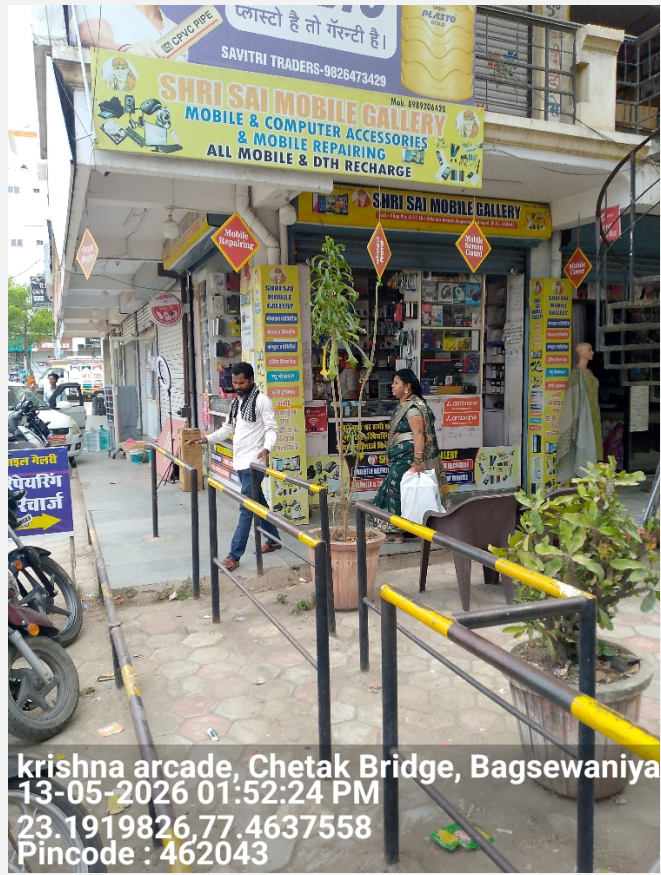

27

Neighbourhood photo of the shop

Important - Mandatory to be filled

1	Date and Time of Visit	13-05-2026 14:06:20
2	Name of the person doing Field Verification(FV)	R001300552
3	Name of External Agency	RNFI SERVICES LIMITED
4	Name of Checker for FV Report	Anuj Sharma