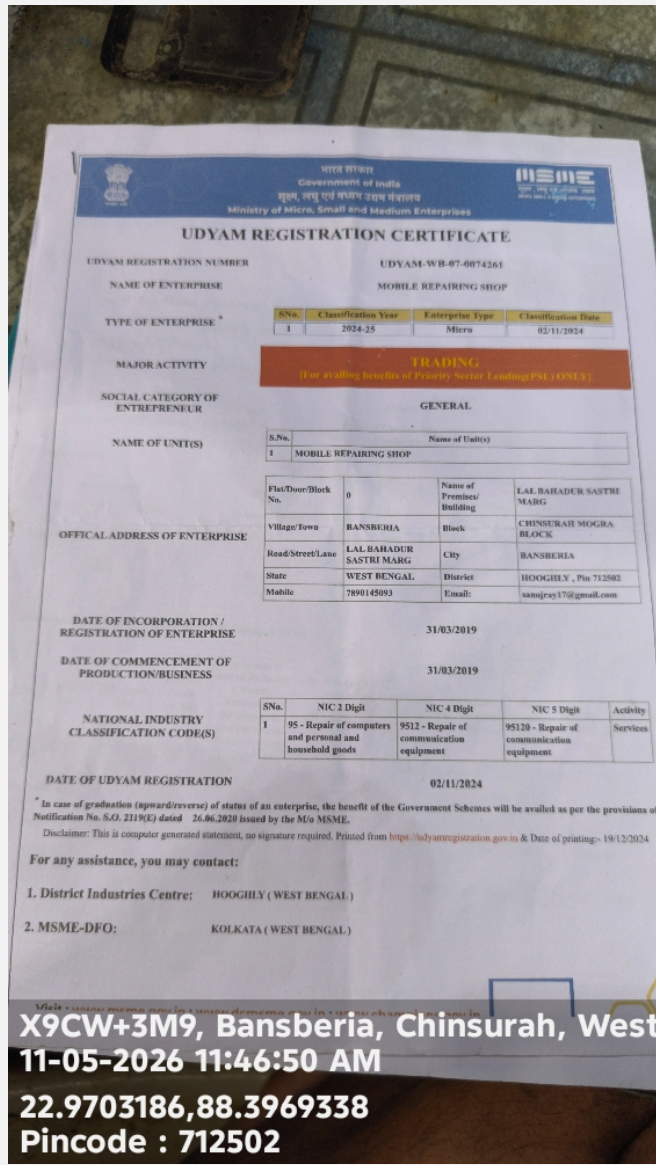

31

Photo of ID Proof