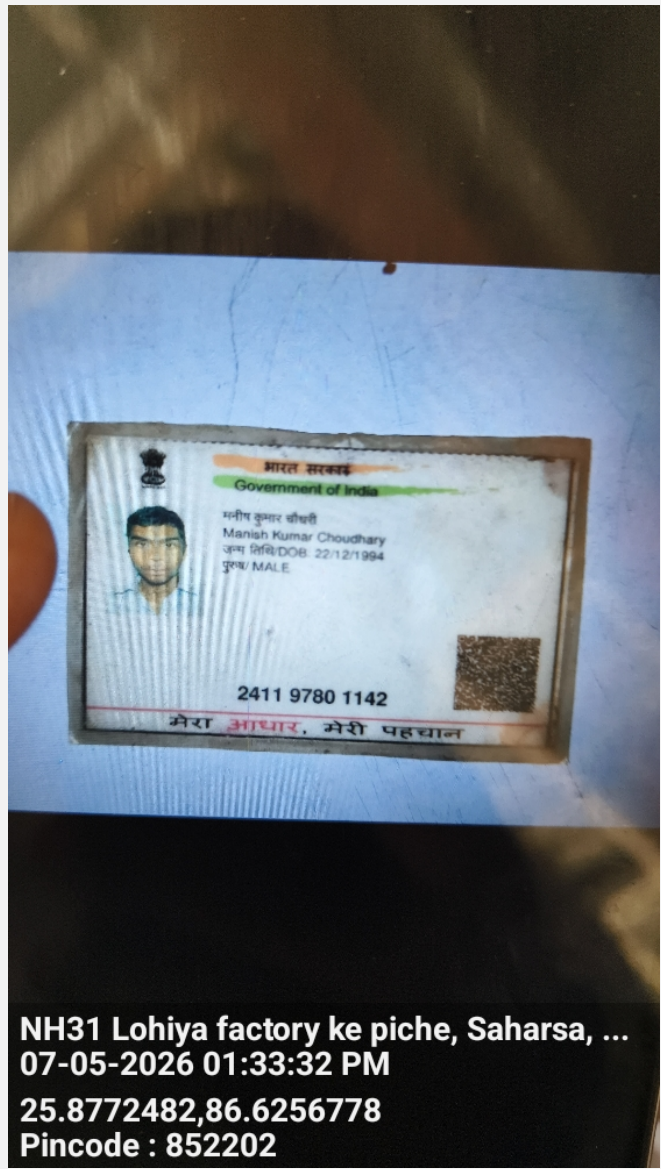

PERSON CONDUCTING FIELD VERIFICATION TO FILL/STRIKE OFF RELEVANT FIELDS

1	Application Id	aAhOW0000091q7U0AQ
2	Address	Patuaha+SAHARSA+Bihar+852201
3	Customer Name	Puja jenaral stor
4	Contact Number	7079041337
5	Product	LOAN
6	Pincode	Bihar 852202
7	Address Confirmed	Yes
8	OCL Range	Local
9	Name of Person Met	manish kumar
10	Relationship Between Customer and Person Met	Self
11	CPV Status	Positive
12	Remarks	Customer Available and Verified
13	Verification Type	Business
14	Latitude	25.8772482
15	Longitude	86.6256778
16	Date of Report	2026-05-07
17	Time of Report	13:34:07
5	GPS Location	NH31 Lohiya factory ke piche, Saharsa, Bihar 852202, India

28

Photo with Agent

NH31 Lohiya factory ke piche, Saharsa, ...
07-05-2026 01:32:26 PM
25.8821197,86.6285478
Pincode : 852202

29

Photo of ID Proof

Important - Mandatory to be filled

1	Date and Time of Visit	07-05-2026 13:34:08
2	Name of the person doing Field Verification(FV)	
3	Name of External Agency	RNFI SERVICES LIMITED
4	Name of Checker for FV Report	Anuj Sharma