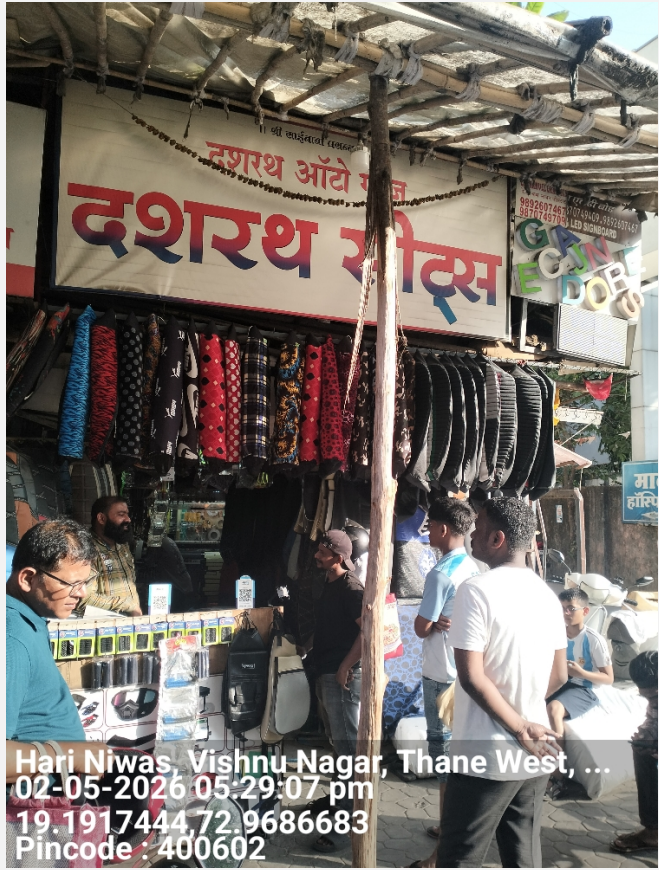

Field Verification Report(FVR)

Sr. No.	Question	Answer
1	Order Number/ Case Identifier	88f29ec8-797d-4d9d-8935-ffcddf45edb4
2	Name of customer	MAHESH SOPAN DIGE
3	Address	Shop No 1 Ganesh Darshan Tower, Hariniwas Circle Naupada, LBS Marg,Mumbai,Maharashtra,400602
4	Address with Landmark (Address enhancements as the executive reached the shop)	Shop No 1 Ganesh Darshan Tower, Hariniwas Circle Naupada, LBS Marg,Mumbai,Maharashtra,400602
5	Name of Person Met	Mahesh
6	Relationship	Self
7	Ownership of Office	Own
8	If Rented (Monthly Rent (O))	
9	Area Locality	Commercial
10	Name Plate / Address plate - Available	Yes
11	Years at current office	More than 3
12	Office Type	Shop in Main Market
13	Visit Lat Long	19.1918 , 72.9687
14	Number of Employees	2-5
15	Neighbour Check	Positive
16	Merchant Name	MAHESH SOPAN DIGE
17	Contact Number	7738739409
18	Final Status	Positive

19	Detailed Final Remarks/Comments	WE VISITED THE REGISTERED ADDRESS AT SHOP NO 1 GANESH DARSHAN TOWER, HARINIWAS CIRCLE NAUPADA, LBS MARG, MUMBAI, MAHARASHTRA, 400602 ON 02-05-2026 17:30:29. ADDRESS FOUND. , AND THE APPLICANT , MAHESH SOPAN DIGE WAS MET AT THE LOCATION. NATURE OF BUSINESS IS VEHICLE SEAT COVER SHOP. HE CONFIRMED THAT HE HAS BEEN RUNNING THE BUSINESS AT THE LOCATION FOR MORE THAN 3 YEARS. THE AREA IS COMMERCIAL. THE PREMISE TYPE IS OWN. A PAYTM PAYMENT QR CODE SEEN AT THE SHOP. ENQUIRIES MADE FROM THE SURROUNDING AREA CONFIRMED THAT THEY KNOW THE APPLICANT.
20	GPS Location	Hari Niwas, Vishnu Nagar, Thane West, Mumbai, Thane, Maharashtra 400602, India

23

Take Photo of Person Met Inside the Shop

24

Take Photo of QR Code/Soundbox/EDC Machine

25

Shop front with horizontal view covering the left & right of the shop establishing if the shop is an individual structure, in a marketplace, highway, isolated place, in a cluster framework.