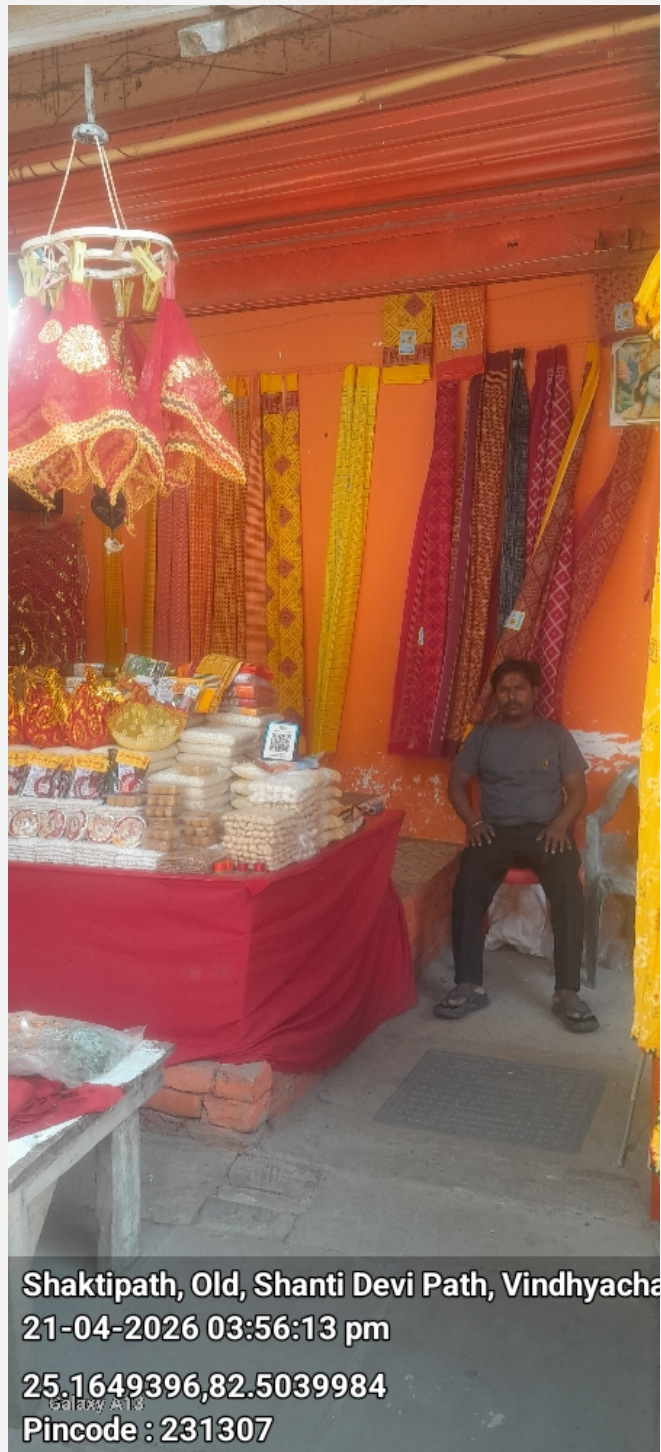

23

Take Photo of Person Met
Inside the Shop