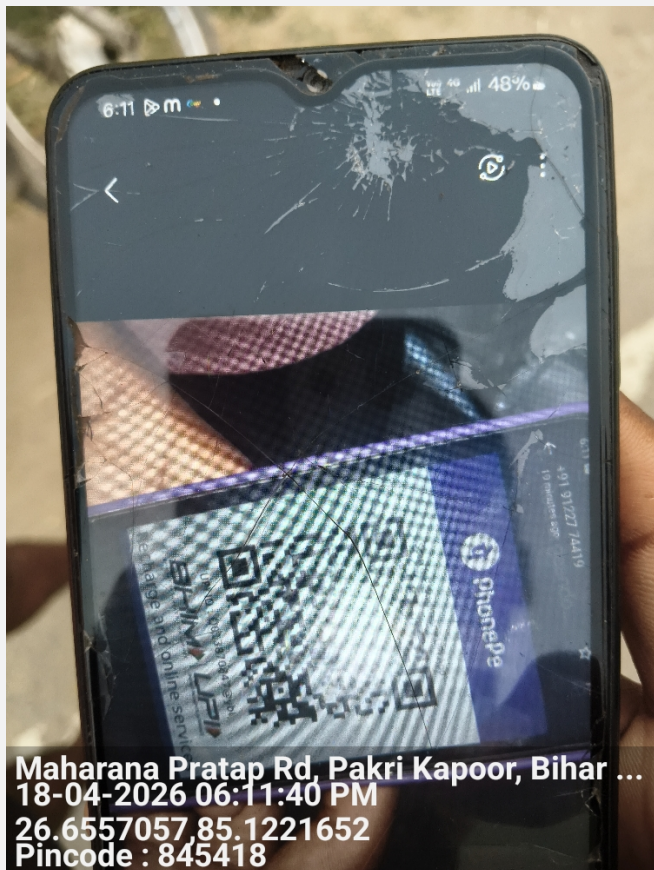

57

Shop Photo Outside