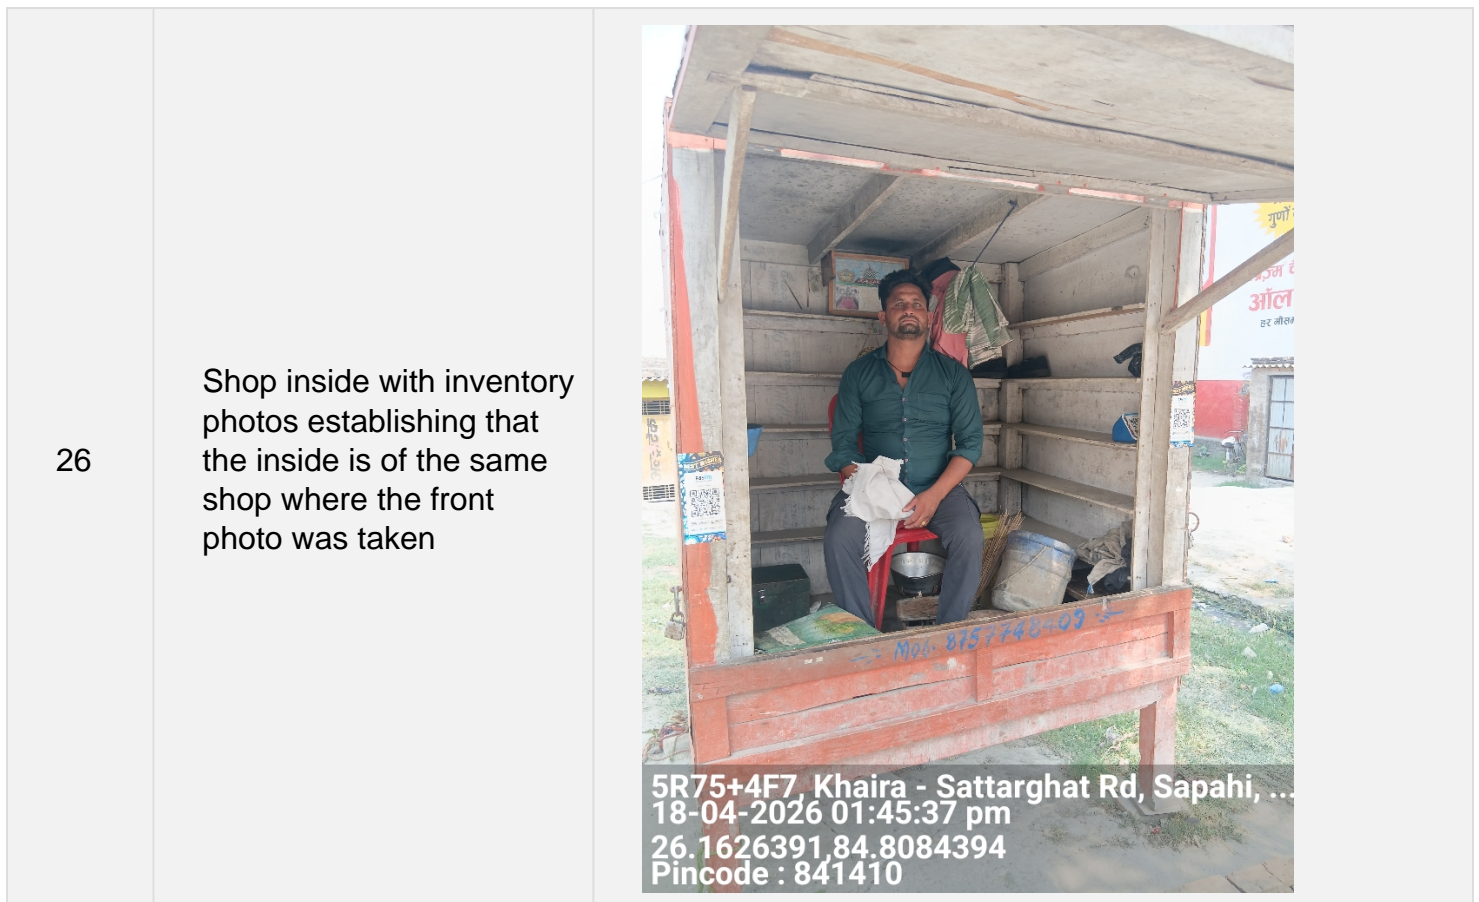

Important - Mandatory to be filled		
1	Date and Time of Visit	18-04-2026 13:48:02
2	Name of the person doing Field Verification(FV)	ABHISHEK KUMAR
3	Name of External Agency	RNEI SERVICES LIMITED
4	Name of Checker for FV Report	Anuj Sharma