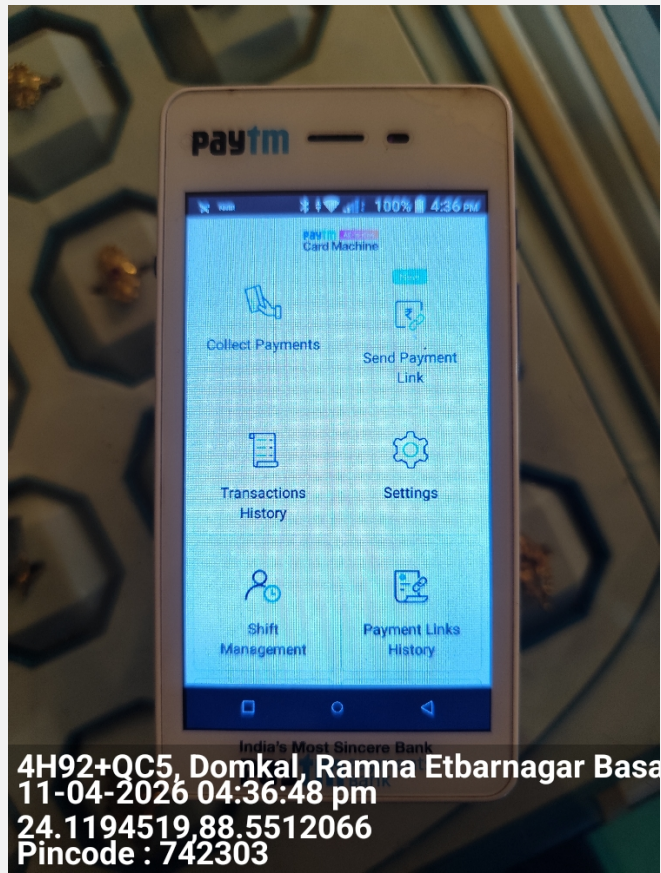

Field Verification Report(FVR)

Sr. No.	Question	Answer
1	Order Number/ Case Identifier	9232a085-b6ef-45c3-9c8d-11ca9376d149
2	Name of customer	SOURAV SARKAR
3	Address	2, DOMKAL MURSHIDABAD, RUPASI JEWELLERS,MURSHIDABAD,West Bengal,742303
4	Address with Landmark (Address enhancements as the executive reached the shop)	2, DOMKAL MURSHIDABAD, RUPASI JEWELLERS,MURSHIDABAD,West Bengal,742303
5	Name of Person Met	SOURAV SARKAR
6	Relationship	Self
7	Ownership of Office	Own
8	If Rented (Monthly Rent (O))	
9	Area Locality	Residential
10	Name Plate / Address plate - Available	Yes
11	Years at current office	2
12	Office Type	Shop in Main Market
13	Visit Lat Long	24.1194 , 88.5512
14	Number of Employees	0-2
15	Neighbour Check	jakir Ali Ansari
16	Merchant Name	SOURAV SARKAR
17	Contact Number	8642912231
18	Final Status	Positive

19	Detailed Final Remarks/Comments	WE VISITED THE REGISTERED ADDRESS AT 2, DOMKAL MURSHIDABAD, RUPASI JEWELLERS, MURSHIDABAD, WEST BENGAL, 742303 ON 11-04-2026 16:39:58. ADDRESS FOUND. , AND THE APPLICANT , SOURAV SARKAR WAS MET AT THE LOCATION. NATURE OF BUSINESS IS JEWELLERY. HE CONFIRMED THAT HE HAS BEEN RUNNING THE BUSINESS AT THE LOCATION FOR 2 YEARS. THE AREA IS RESIDENTIAL. THE PREMISE TYPE IS OWN. A PAYTM PAYMENT EDC MACHINE SEEN AT THE SHOP. ENQUIRIES MADE FROM THE SURROUNDING AREA CONFIRMED THAT THEY DID NOT KNOW THE APPLICANT.
20	GPS Location	4H92+QC5, Domkal, Ramna Etbarnagar Basantapur, West Bengal 742303, India

21	Take Photo if Name Plate / Address plate – Available	
----	--	---

22

Shop front photo with full vertical viewpoint i.e; shop board, sealing, entrance, ground on which the shop is established (cemented, pilers, bricks, stands, mud, wheels etc.)

23

Take Photo of Person Met Inside the Shop

24

Take Photo of QR Code/Soundbox/EDC Machine

25

Shop front with horizontal view covering the left & right of the shop establishing if the shop is an individual structure, in a marketplace, highway, isolated place, in a cluster framework.