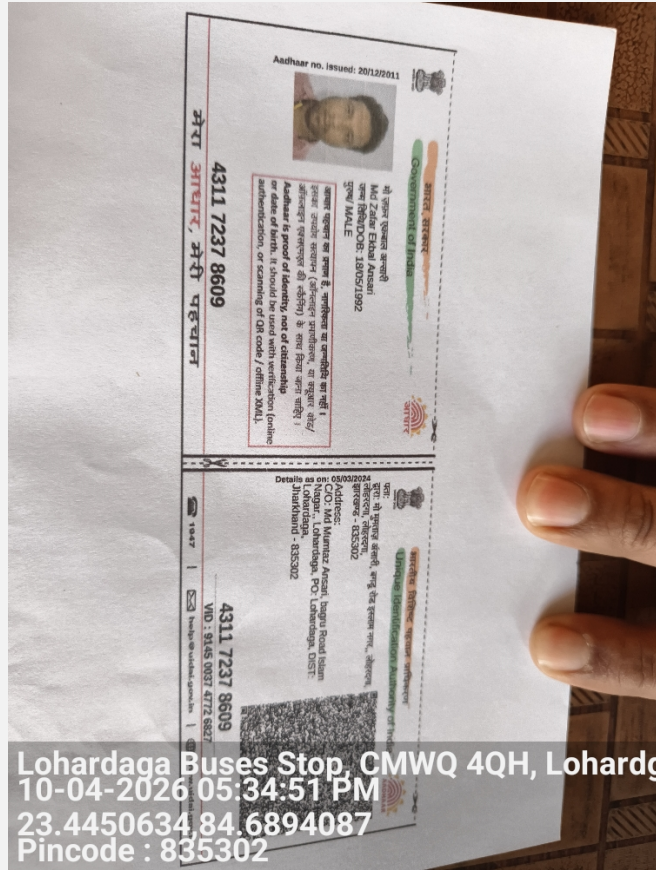

54

Photo of ID Proof

**Important - Mandatory to be filled**

1	Date and Time of Visit	10-04-2026 17:35:39
2	Name of the person doing Field Verification(FV)	
3	Name of External Agency	RNFI SERVICES LIMITED
4	Name of Checker for FV Report	