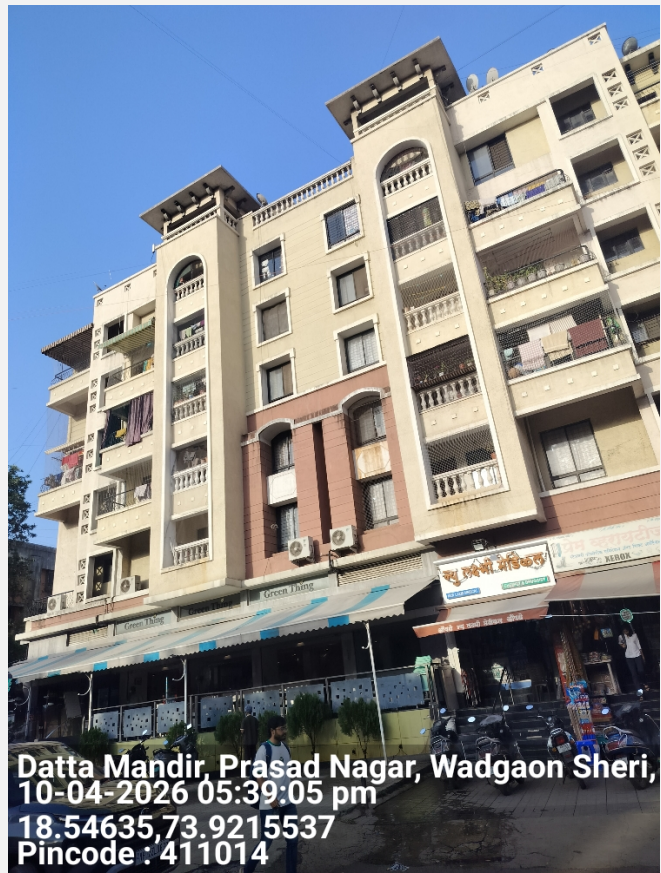

Field Verification Report(FVR)

Sr. No.	Question	Answer
1	Order Number/ Case Identifier	2e8b3399-c3a6-4735-b9ea-dcfb2d7341af
2	Name of customer	TAHNIYAT MOHAMMADSIDDIQUE BAGWAN
3	Address	Opposite bjp scholl, Sainath nagar, Brama society,PUNE,Maharashtra,411014
4	Address with Landmark (Address enhancements as the executive reached the shop)	Opposite bjp scholl, Sainath nagar, Brama society,PUNE,Maharashtra,411014
5	Name of Person Met	NA
6	Relationship	NA
7	Ownership of Office	NA
8	If Rented (Monthly Rent (O))	
9	Area Locality	NA
10	Name Plate / Address plate - Available	No
11	Years at current office	NA
12	Office Type	Shop in Residential Area
13	Visit Lat Long	18.5468 , 73.9213
14	Number of Employees	NA
15	Neighbour Check	NA
16	Merchant Name	TAHNIYAT MOHAMMADSIDDIQUE BAGWAN
17	Contact Number	7745837459
18	Final Status	Negative

19	Detailed Final Remarks/Comments	WE VISITED THE REGISTERED ADDRESS AT OPPOSITE BJP SCHOLL, SAINATH NAGAR, BRAMA SOCIETY,PUNE,MAHARASHTRA,411014 ON 10-04-2026 17:41:08. ADDRESS NOT FOUND. WE COULD NOT MEET ANYONE AT THE LOCATION. THE AREA IS RESIDENTIAL. PAYTM PAYMENT QR CODE NOT SEEN. WE CONNECTED WITH CALL WITH THE APPLICANT BUT DID NOT PICK UP THE CALL. ENQUIRIES MADE WITH THE SURROUNDING AREA CONFIRMED THAT THEY WERE NOT AWARE OF THE APPLICANT.
20	GPS Location	38, Sainikwadi, Wadgaon Sheri, Pune, Maharashtra 411014, India

23

Take Photo of Person Met
Inside the Shop

24

Take Photo of QR
Code/Soundbox/EDC
Machine

25

Shop front with horizontal view covering the left & right of the shop establishing if the shop is an individual structure, in a marketplace, highway, isolated place, in a cluster framework.