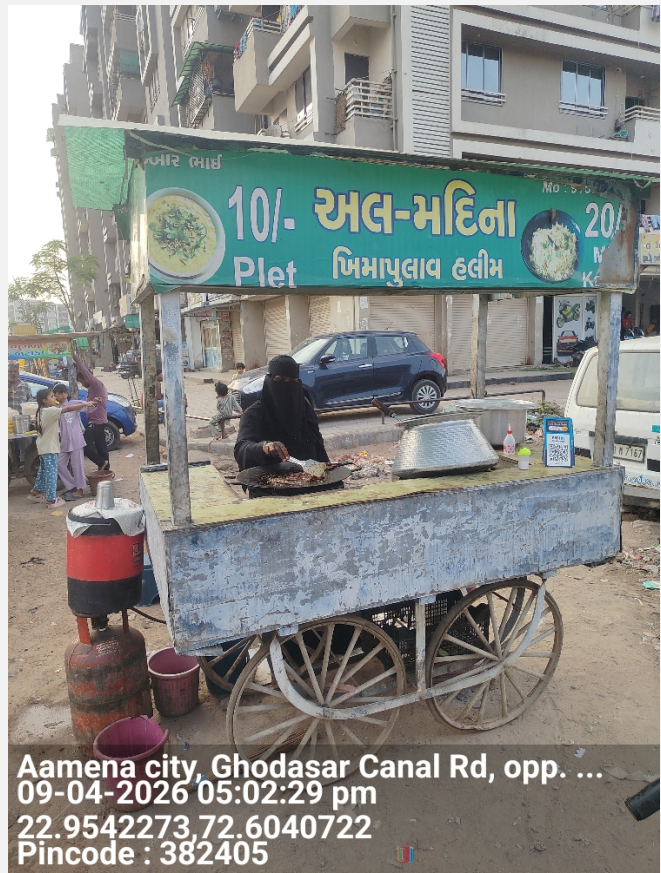

Field Verification Report(FVR)

Sr. No.	Question	Answer
1	Order Number/ Case Identifier	47497c93-0dbd-42fd-8afe-cfa6c3be6b12,
2	Name of customer	SALMABANU MANIYAR
3	Address	fast food,Khwaja Nagar ,Narolgam,amnia flat ,Ahmedabad,Gujarat,382405
4	Address with Landmark (Address enhancements as the executive reached the shop)	fast food,Khwaja Nagar ,Narolgam,amnia flat ,Ahmedabad,Gujarat,382405
5	Name of Person Met	salmabanu
6	Relationship	Self
7	Ownership of Office	Own
8	If Rented (Monthly Rent (O))	
9	Area Locality	Residential
10	Name Plate / Address plate - Available	Yes
11	Years at current office	More than 3
12	Office Type	Shop in Residential Area
13	Visit Lat Long	22.9541 , 72.6042
14	Number of Employees	0-2
15	Neighbour Check	ok
16	Merchant Name	SALMABANU MANIYAR
17	Contact Number	7383775458
18	Final Status	Positive

19	Detailed Final Remarks/Comments	WE VISITED THE REGISTERED ADDRESS AT FAST FOOD,KHWAJA NAGAR ,NAROLGAM,AMNIA FLAT ,AHMEDABAD,GUJARAT,382405 ON 09-04-2026 17:04:25. ADDRESS FOUND. , AND THE APPLICANT , SALMABANU MANIYAR WAS MET AT THE LOCATION. NATURE OF BUSINESS IS FAST FOOD / CHAAT STALL. SHE CONFIRMED THAT SHE HAS BEEN RUNNING THE BUSINESS AT THE LOCATION FOR MORE THAN 3 YEARS. THE AREA IS RESIDENTIAL. THE PREMISE TYPE IS OWN. A PAYTM PAYMENT QR CODE SEEN AT THE SHOP. ENQUIRIES MADE FROM THE SURROUNDING AREA CONFIRMED THAT THEY KNOW THE APPLICANT.
20	GPS Location	Aamena city, Ghodasar Canal Rd, opp. Burhani Park Road, Vatva, Ahmedabad, Gujarat 382405, India

22

Shop front photo with full vertical viewpoint i.e; shop board, sealing, entrance, ground on which the shop is established (cemented, pilers, bricks, stands, mud, wheels etc.)

23

Take Photo of Person Met Inside the Shop