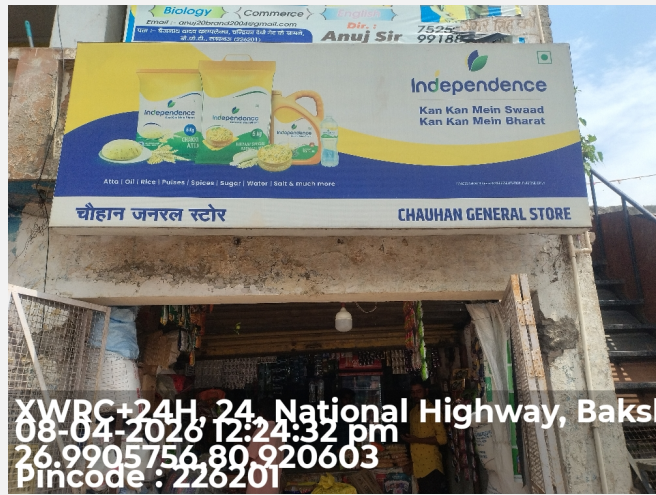

Field Verification Report(FVR)

Sr. No.	Question	Answer
1	Order Number/ Case Identifier	7b1433ca-e03a-4946-8ffc-81671962690f
2	Name of customer	ARUN SINGH
3	Address	00, Sitapur road baksi ka talab, Near wine shop,LUCKNOW,Uttar Pradesh,226201
4	Address with Landmark (Address enhancements as the executive reached the shop)	00, Sitapur road baksi ka talab, Near wine shop,LUCKNOW,Uttar Pradesh,226201
5	Name of Person Met	Arun singh
6	Relationship	Self
7	Ownership of Office	Rented
8	If Rented (Monthly Rent (O))	13000
9	Area Locality	Residential
10	Name Plate / Address plate - Available	No
11	Years at current office	2
12	Office Type	Shop in Residential Area
13	Visit Lat Long	26.9905 , 80.9202
14	Number of Employees	0-2
15	Neighbour Check	yes
16	Merchant Name	ARUN SINGH
17	Contact Number	7275930855
18	Final Status	Positive

19	Detailed Final Remarks/Comments	WE VISITED THE REGISTERED ADDRESS AT 00, SITAPUR ROAD BAKSI KA TALAB, NEAR WINE SHOP,LUCKNOW,UTTAR PRADESH,226201 ON 08-04-2026 12:24:56. ADDRESS FOUND. , AND THE APPLICANT , ARUN SINGH WAS MET AT THE LOCATION. NATURE OF BUSINESS IS GENERAL/GROCERY. HE CONFIRMED THAT HE HAS BEEN RUNNING THE BUSINESS AT THE LOCATION FOR 2 YEARS. THE AREA IS RESIDENTIAL. THE PREMISE TYPE IS RENTED. A PAYTM PAYMENT QR CODE SEEN AT THE SHOP. ENQUIRIES MADE FROM THE SURROUNDING AREA CONFIRMED THAT THEY KNOW THE APPLICANT.
20	GPS Location	XWRC+678, Sitapur Rd, Bakshi Ka Talab, Bargadi Magath, Uttar Pradesh 226201, India

23

Take Photo of Person Met
Inside the Shop

24

Take Photo of QR
Code/Soundbox/EDC
Machine

25

Shop front with horizontal view covering the left & right of the shop establishing if the shop is an individual structure, in a marketplace, highway, isolated place, in a cluster framework.