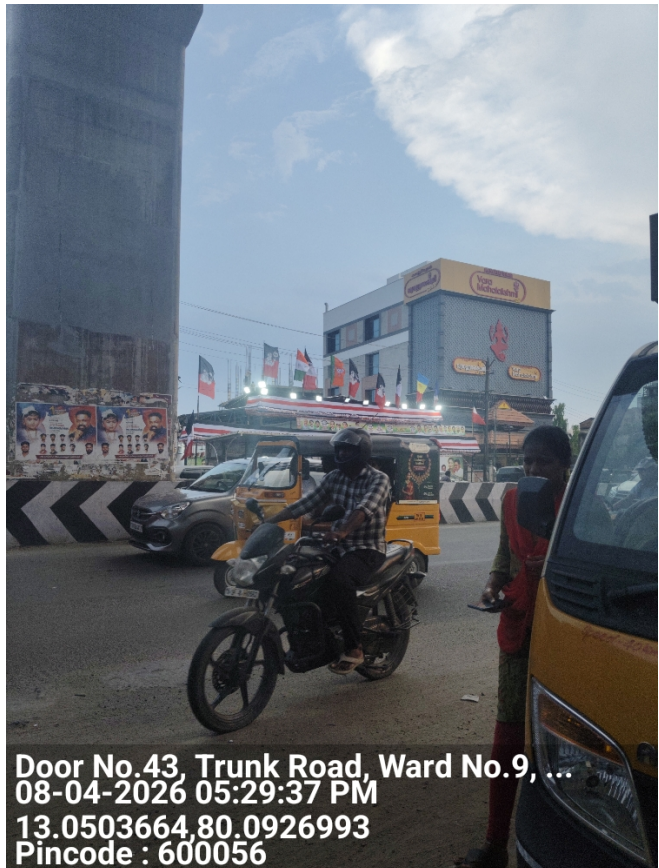

26

Shop inside with inventory photos establishing that the inside is of the same shop where the front photo was taken