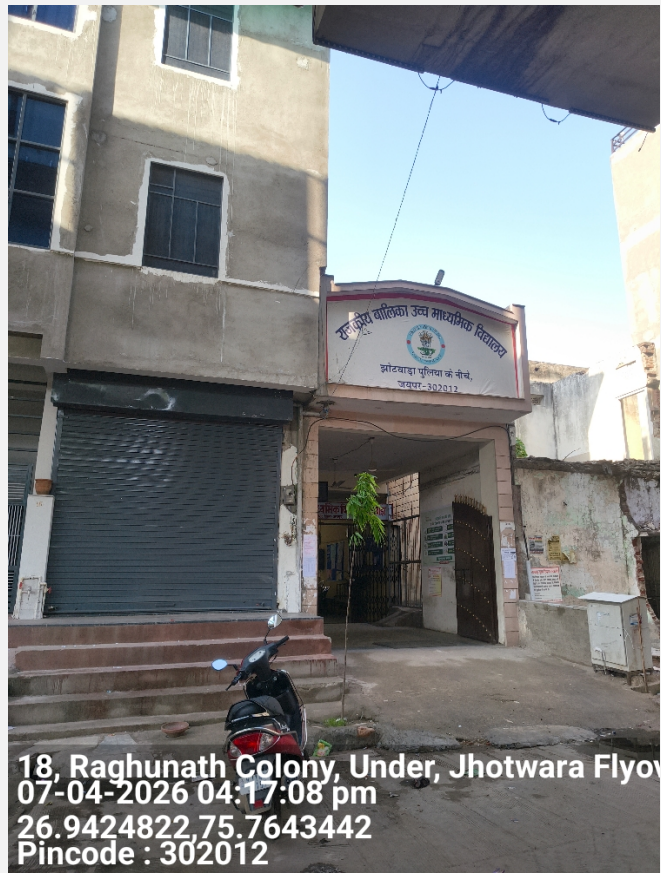

## Field Verification Report(FVR)

Sr. No.	Question	Answer
1	Order Number/ Case Identifier	f9fe3159-6e84-453f-927f-9bf27562d18b,
2	Name of customer	SHRAWAN SINGH
3	Address	S R dj event ,naya bagrana govt school agra road ,baba ram dev mandir ,Jaipur,Rajasthan,302012
4	Address with Landmark (Address enhancements as the executive reached the shop)	S R dj event ,naya bagrana govt school agra road ,baba ram dev mandir ,Jaipur,Rajasthan,302012
5	Name of Person Met	NA
6	Relationship	NA
7	Ownership of Office	NA
8	If Rented (Monthly Rent (O))	
9	Area Locality	Residential
10	Name Plate / Address plate - Available	No
11	Years at current office	NA
12	Office Type	Shop in Main Market
13	Visit Lat Long	26.9426 , 75.7646
14	Number of Employees	NA
15	Neighbour Check	negetive
16	Merchant Name	SHRAWAN SINGH
17	Contact Number	9672333111
18	Final Status	Negative

19	Detailed Final Remarks/Comments	WE VISITED THE REGISTERED ADDRESS AT S R DJ EVENT ,NAYA BAGRANA GOVT SCHOOL AGRA ROAD ,BABA RAM DEV MANDIR ,JAIPUR,RAJASTHAN,302012 ON 07-04-2026 16:18:03. ADDRESS NOT FOUND. WE COULD NOT MEET ANYONE AT THE LOCATION. THE AREA IS RESIDENTIAL. PAYTM PAYMENT QR CODE NOT SEEN. WE CONNECTED WITH CALL WITH THE APPLICANT BUT DID NOT PICK UP THE CALL. ENQUIRIES MADE FROM THE SURROUNDING AREA CONFIRMED THAT THEY DID NOT KNOW THE APPLICANT.
20	GPS Location	18, Raghunath Colony, Under, Jhotwara Flyover, near Govt. Girls Senior Sec. School, near Dakshin Mukhi Hanuman Temple, Sain Colony, Krishna Colony, Jhotwara, Jaipur, Rajasthan 302012, India

23

Take Photo of Person Met  
Inside the Shop

24

Take Photo of QR  
Code/Soundbox/EDC  
Machine

25

Shop front with horizontal view covering the left & right of the shop establishing if the shop is an individual structure, in a marketplace, highway, isolated place, in a cluster framework.