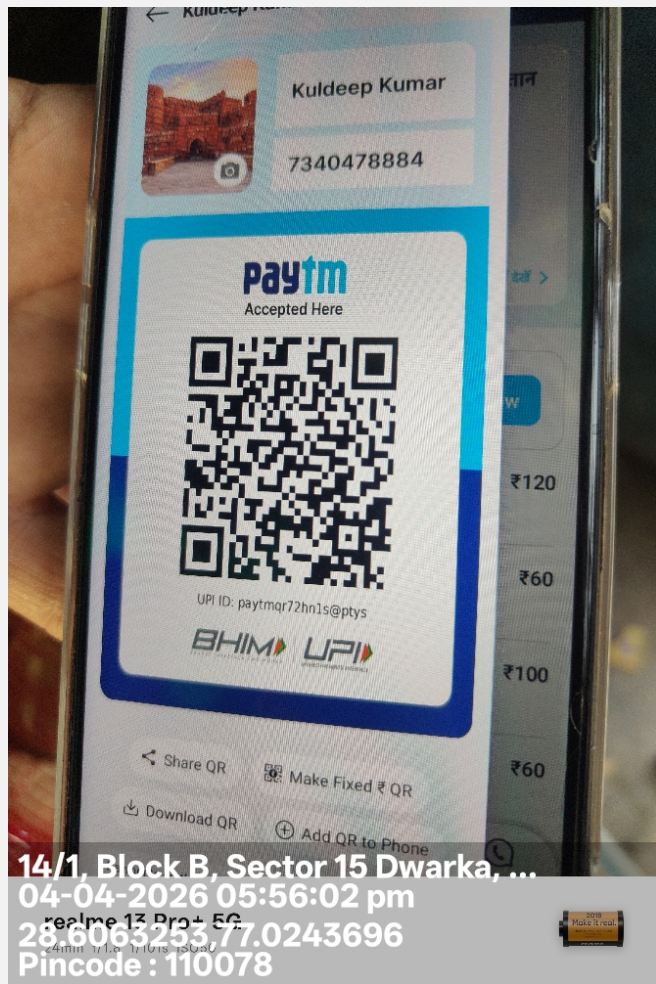

Field Verification Report(FVR)

Sr. No.	Question	Answer
1	Order Number/ Case Identifier	345f3099-d693-4ba2-b54e-3384731db6a5
2	Name of customer	KULDEEP KUMAR
3	Address	Sec 15, Transit camp, Transit camp, South West Delhi, Delhi, 110078
4	Address with Landmark (Address enhancements as the executive reached the shop)	Sec 15, Transit camp, Transit camp, South West Delhi, Delhi, 110078
5	Name of Person Met	kuldeep kumar
6	Relationship	Self
7	Ownership of Office	Parental
8	If Rented (Monthly Rent (O))	
9	Area Locality	Commercial
10	Name Plate / Address plate - Available	Yes
11	Years at current office	More than 3
12	Office Type	Shop in Main Market
13	Visit Lat Long	28.6064 , 77.0245
14	Number of Employees	0-2
15	Neighbour Check	all good
16	Merchant Name	KULDEEP KUMAR
17	Contact Number	7340478884
18	Final Status	Positive

19	Detailed Final Remarks/Comments	WE VISITED THE REGISTERED ADDRESS AT SEC 15, TRANSIT CAMP, TRANSIT CAMP,SOUTH WEST DELHI,DELHI,110078 ON 04-04-2026 17:56:38. ADDRESS FOUND. , AND THE APPLICANT , KULDEEP KUMAR WAS MET AT THE LOCATION. NATURE OF BUSINESS IS GENERAL/GROCERY. HE CONFIRMED THAT HE HAS BEEN RUNNING THE BUSINESS AT THE LOCATION FOR MORE THAN 3 YEARS. THE AREA IS COMMERCIAL. THE PREMISE TYPE IS PARENTAL. A PAYTM PAYMENT QR CODE SEEN AT THE SHOP. ENQUIRIES MADE FROM THE SURROUNDING AREA CONFIRMED THAT THEY DID NOT KNOW THE APPLICANT.
20	GPS Location	14/1, Block B, Sector 15 Dwarka, Dwarka, New Delhi, Delhi, 110078, India

23

Take Photo of Person Met Inside the Shop

24

Take Photo of QR Code/Soundbox/EDC Machine

14/1, Block B, Sector 15 Dwarka, ...
04-04-2026 05:56:02 pm
realme 13 Pro+ 5G
28.606325377.0243696
Pincode : 110078