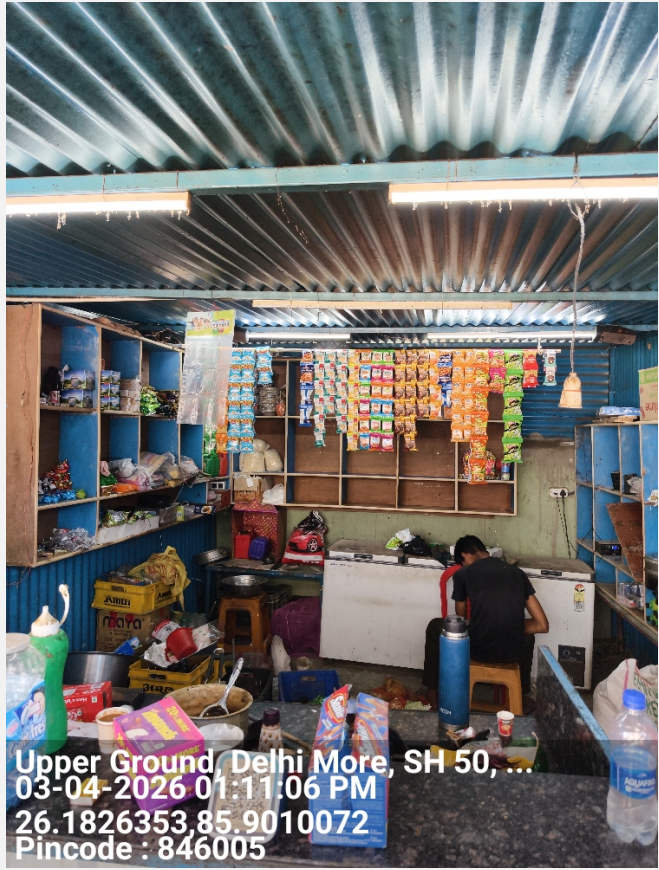

26

Shop inside with inventory photos establishing that the inside is of the same shop where the front photo was taken