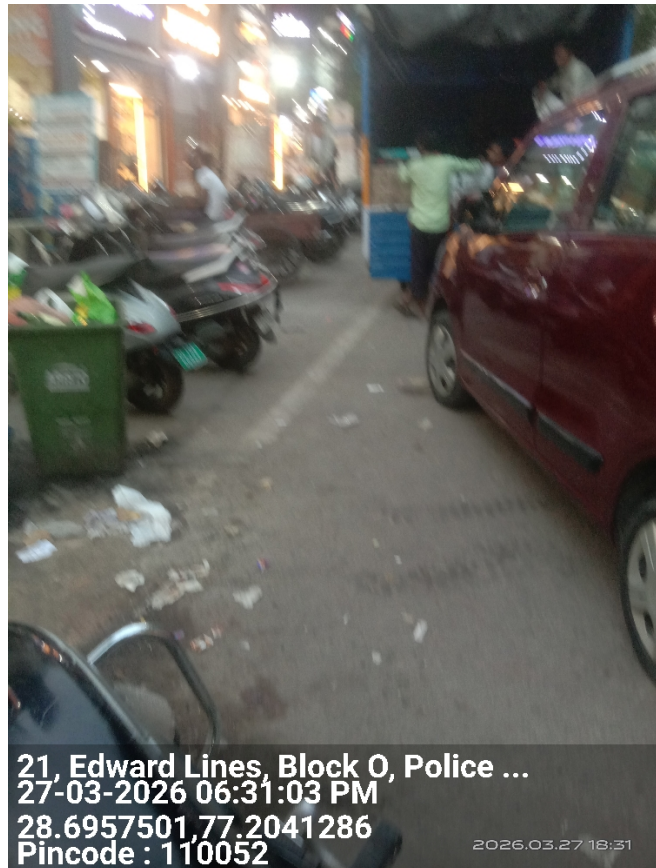

Field Verification Report(FVR)

Sr. No.	Question	Answer
1	Order Number/ Case Identifier	a16f66d0-ade7-497e-8dff-ffe66843f5c2
2	Name of customer	SHIV CHANDRA
3	Address	2453, Delhi, Laxmi dery,NORTH WEST,Delhi,110009
4	Address with Landmark (Address enhancements as the executive reached the shop)	2453, Delhi, Laxmi dery,NORTH WEST,Delhi,110009
5	Name of Person Met	NA
6	Relationship	NA
7	Ownership of Office	NA
8	If Rented (Monthly Rent (O))	
9	Area Locality	NA
10	Name Plate / Address plate - Available	No
11	Years at current office	NA
12	Office Type	Shop in Main Market
13	Visit Lat Long	28.6957 , 77.2041
14	Number of Employees	NA
15	Neighbour Check	NA
16	Merchant Name	SHIV CHANDRA
17	Contact Number	9651618123
18	Final Status	Negative

22	Shop front photo with full vertical viewpoint i.e; shop board, sealing, entrance, ground on which the shop is established (cemented, pilers, bricks, stands, mud, wheels etc.)	 <p data-bbox="703 1444 1225 1568">21, Edward Lines, Block O, Police ... 27-03-2026 06:30:23 PM 28.6957509,77.2041288 Pincode : 110052</p> <p data-bbox="1157 1534 1332 1556">2026.03.27 18:30</p>
----	--	---

23

Take Photo of Person Met
Inside the Shop

24

Take Photo of QR
Code/Soundbox/EDC
Machine

25

Shop front with horizontal view covering the left & right of the shop establishing if the shop is an individual structure, in a marketplace, highway, isolated place, in a cluster framework.

21, Edward Lines, Block O, Police ...
27-03-2026 06:31:08 PM
28.6957501,77.2041286
Pincode : 110052

2026.03.27 18:31

26

Shop inside with inventory photos establishing that the inside is of the same shop where the front photo was taken