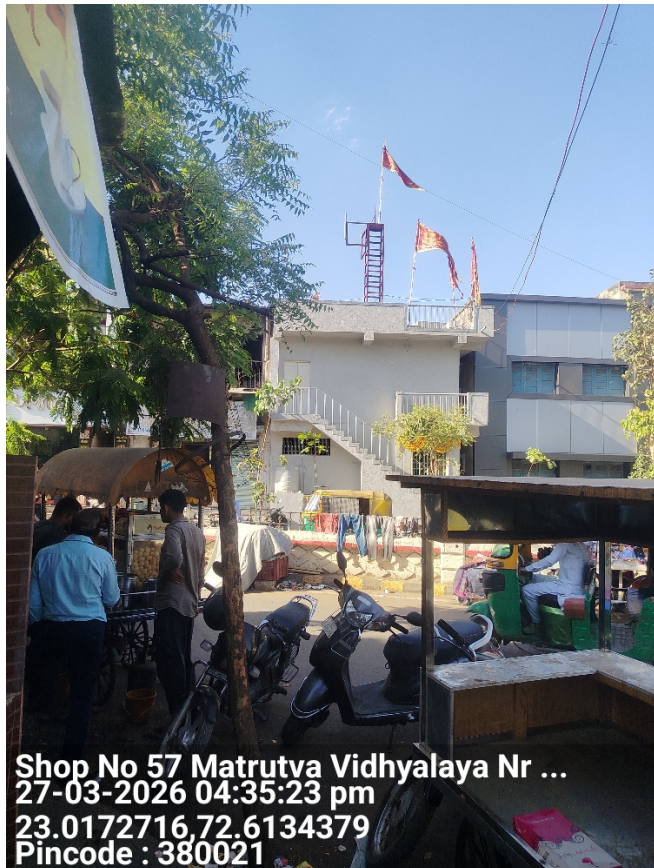

22	Shop front photo with full vertical viewpoint i.e; shop board, sealing, entrance, ground on which the shop is established (cemented, pilers, bricks, stands, mud, wheels etc.)	 <p data-bbox="705 1406 1257 1527">Shop No 57 Matrutva Vidhyalaya Nr... 27-03-2026 04:34:50 pm 23.0174444,72.6132498 Pincode : 380021</p>
----	--	--

23

Take Photo of Person Met
Inside the Shop

24

Take Photo of QR
Code/Soundbox/EDC
Machine

25

Shop front with horizontal view covering the left & right of the shop establishing if the shop is an individual structure, in a marketplace, highway, isolated place, in a cluster framework.