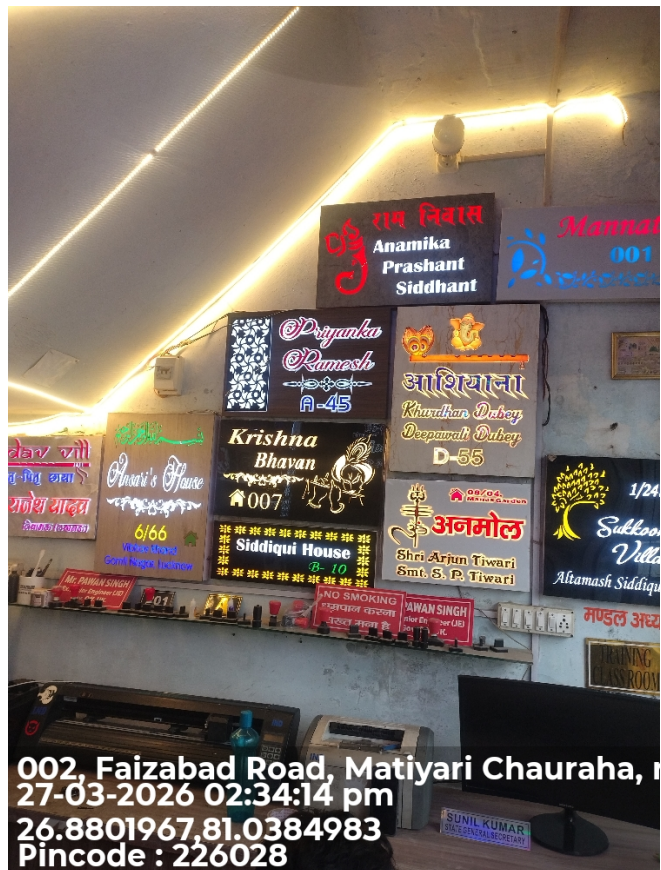

26

Shop inside with inventory photos establishing that the inside is of the same shop where the front photo was taken