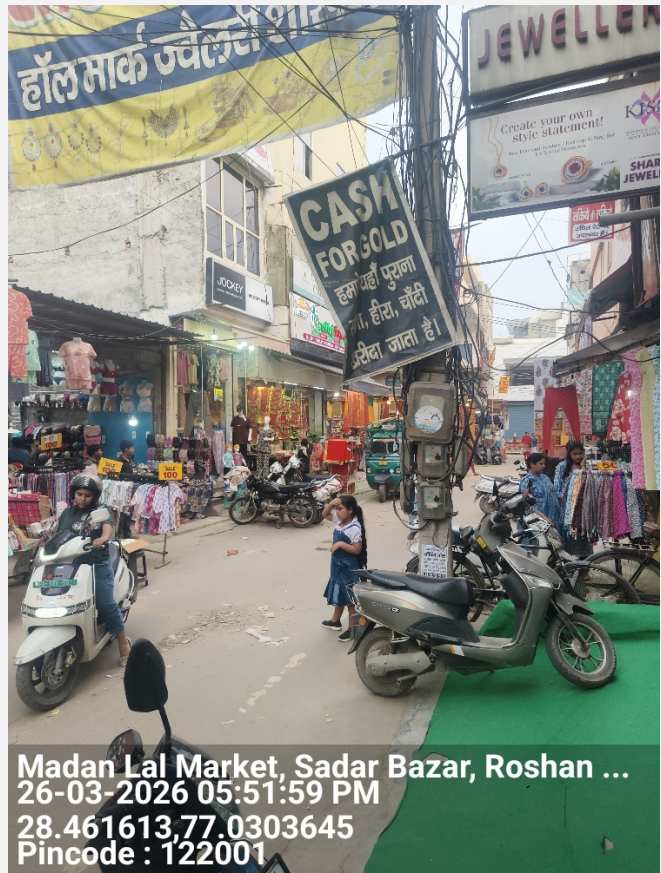

27

Neighbourhood photo of the shop

Madan Lal Market, Sadar Bazar, Roshan ...
26-03-2026 05:51:59 PM
28.461613,77.0303645
Pincode : 122001

Important - Mandatory to be filled

1	Date and Time of Visit	26-03-2026 17:52:13
2	Name of the person doing Field Verification(FV)	MUKESH YADAV
3	Name of External Agency	RNFI SERVICES LIMITED
4	Name of Checker for FV Report	Anuj Sharma