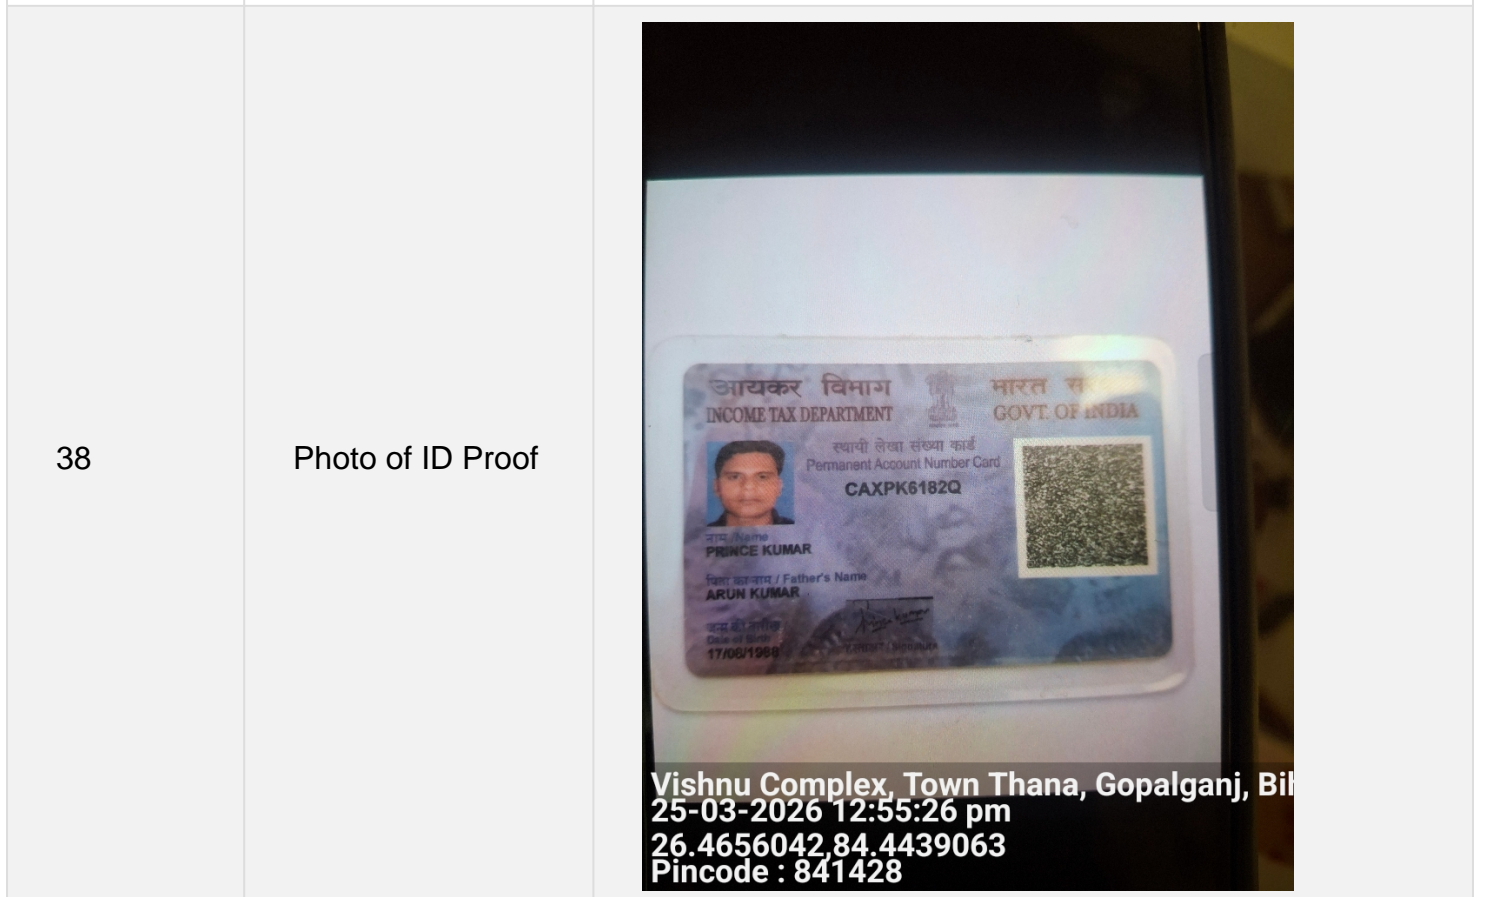

Important - Mandatory to be filled

1	Date and Time of Visit	25-03-2026 12:56:37
2	Name of the person doing Field Verification(FV)