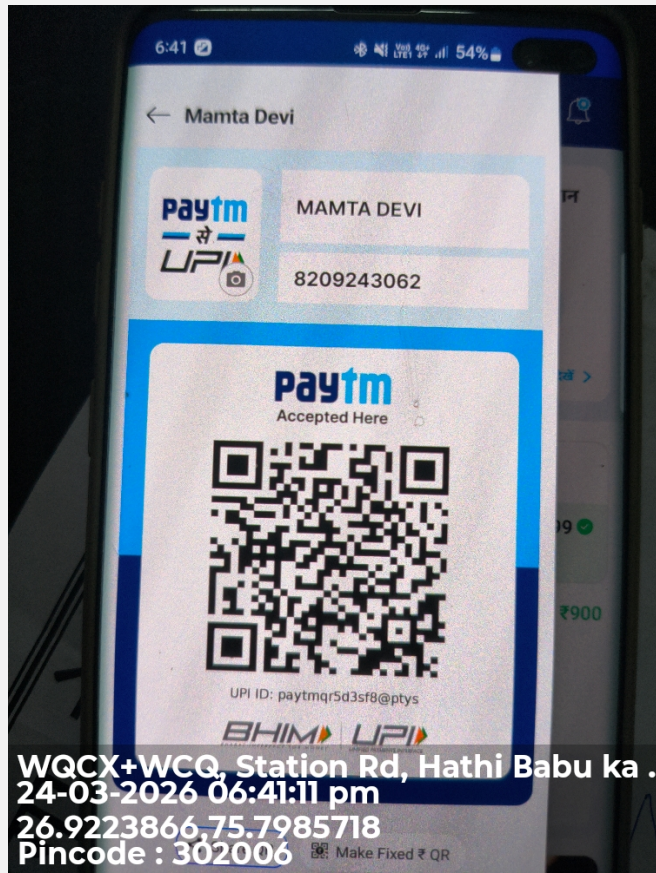

24

Take Photo of QR Code/Soundbox/EDC Machine

WQCX+WCQ, Station Rd, Hathi Babu ka ..  
24-03-2026 06:41:11 pm  
26.9223866,75.7985718  
Pincode : 302006

25

Shop front with horizontal view covering the left & right of the shop establishing if the shop is an individual structure, in a marketplace, highway, isolated place, in a cluster framework.