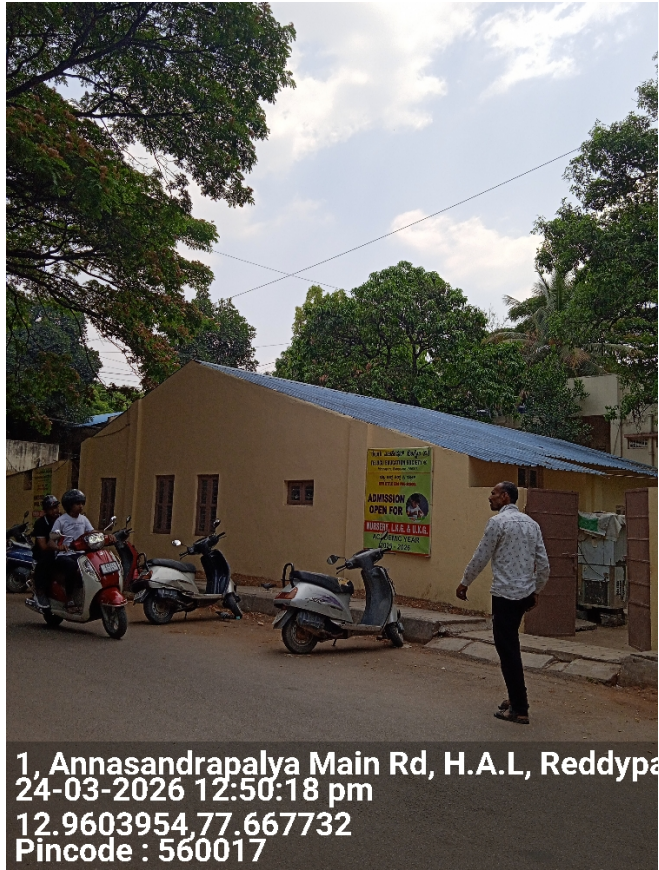

Field Verification Report(FVR)

Sr. No.	Question	Answer
1	Order Number/ Case Identifier	c169475d-6618-4b96-a6f6-49f39dbe25b3
2	Name of customer	AMBRESH
3	Address	101 hal market, ReddypalyA, Hal,BENGALURU URBAN,Karnataka,560017,12.9605639,77.6680014
4	Address with Landmark (Address enhancements as the executive reached the shop)	NA
5	Name of Person Met	NA
6	Relationship	NA
7	Ownership of Office	NA
8	If Rented (Monthly Rent (O))	
9	Area Locality	NA
10	Name Plate / Address plate - Available	No
11	Years at current office	NA
12	Office Type	Shop in Main Market
13	Visit Lat Long	12.9604 , 77.6677
14	Number of Employees	NA
15	Neighbour Check	NA
16	Merchant Name	AMBRESH
17	Contact Number	8970741122
18	Final Status	Return
19	Detailed Final Remarks/Comments	NO LANDMARK AVAILABLE AND APPLICANT WAS NOT AVAILABLE AT THE LOCATION
20	GPS Location	1, Annasandrapalya Main Rd, H.A.L, Reddypalya, Jyothi Nagar, Bengaluru, Karnataka 560017, India

22

Shop front photo with full vertical viewpoint i.e; shop board, sealing, entrance, ground on which the shop is established (cemented, pilers, bricks, stands, mud, wheels etc.)

23

Take Photo of Person Met Inside the Shop

24

Take Photo of QR Code/Soundbox/EDC Machine

25

Shop front with horizontal view covering the left & right of the shop establishing if the shop is an individual structure, in a marketplace, highway, isolated place, in a cluster framework.