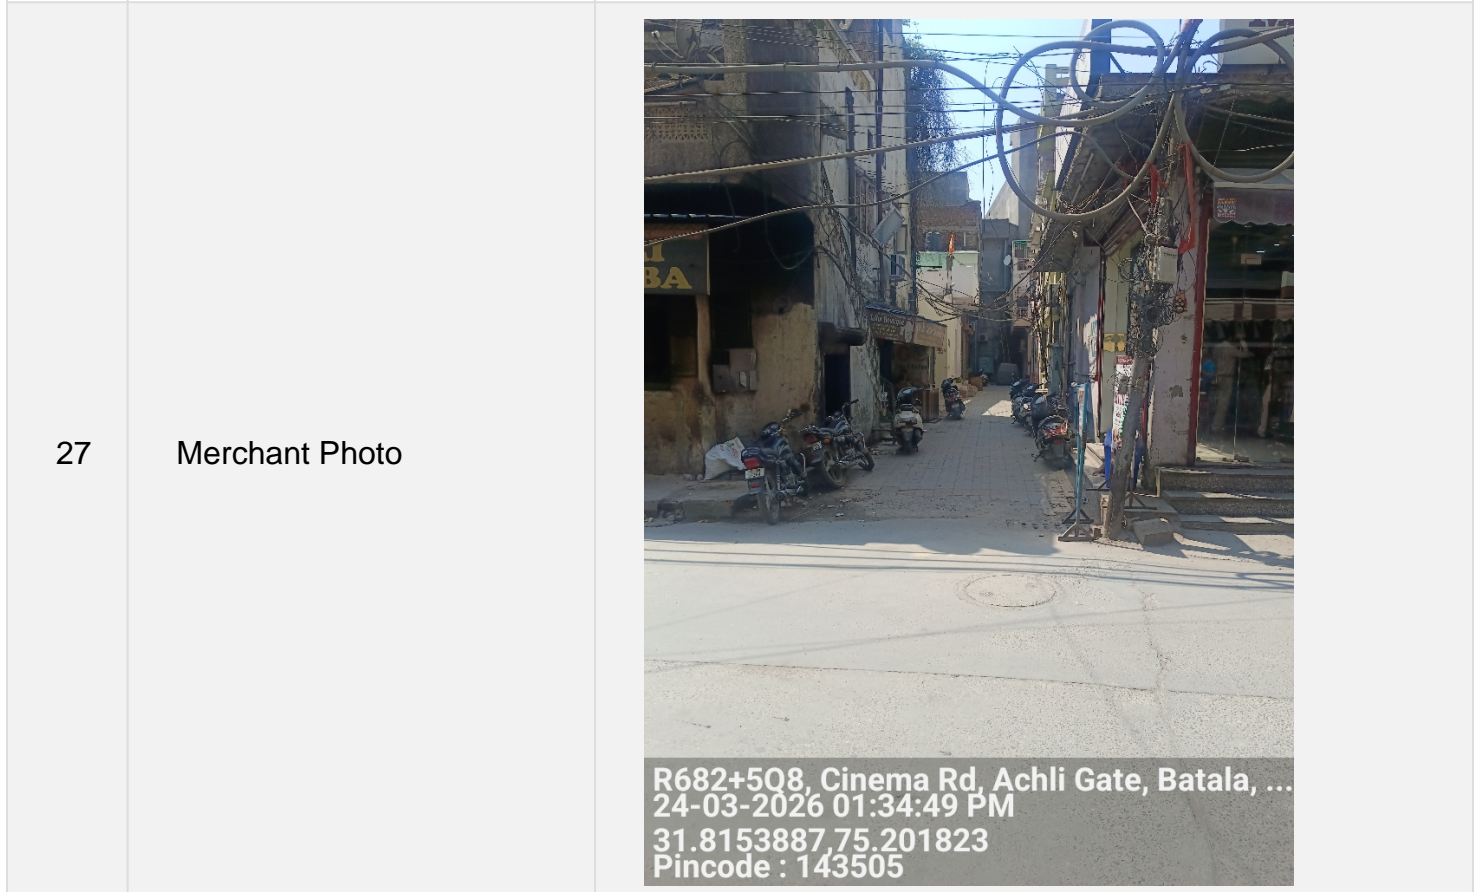

Important - Mandatory to be filled		
1	Date and Time of Visit	24-03-2026 13:35:13
2	Name of the person doing Field Verification(FV)	R001397437
3	Name of External Agency	RNFI SERVICES LIMITED
4	Name of Checker for FV Report	Rajesh Massey
5	* Overall opinion on the account activity.	
5	Reference Number	REF86783