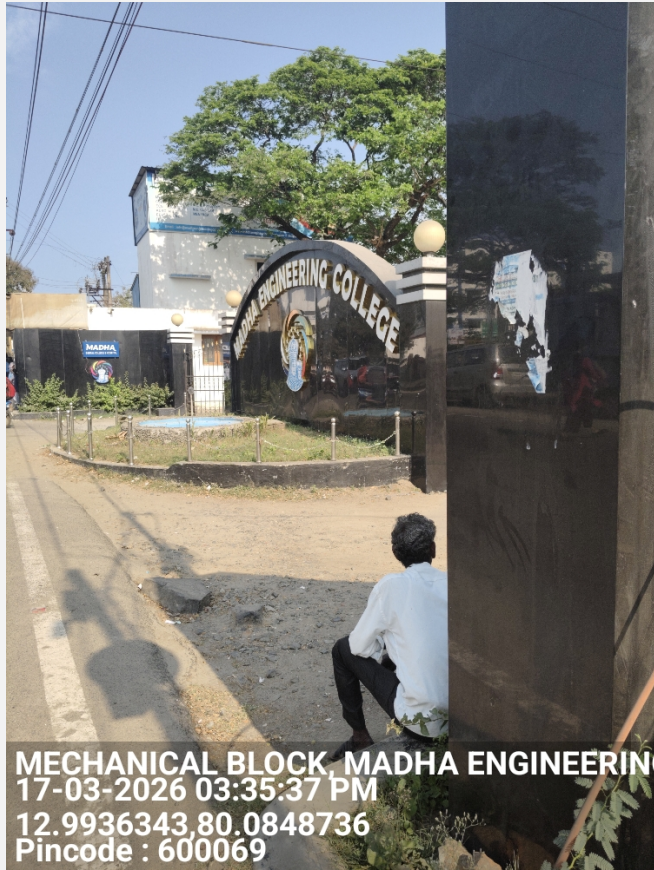

Field Verification Report(FVR)

Sr. No.	Question	Answer
1	Order Number/ Case Identifier	f7d0e2e6-c2e6-4224-b661-416b93c17bf0
2	Name of customer	RAMANA DILLIBABU
3	Address	8/23, Sirukalathur Sriperumbudur main road, Near madha engineering college,KANCHIPURAM,Tamil Nadu,600069
4	Address with Landmark (Address enhancements as the executive reached the shop)	8/23, Sirukalathur Sriperumbudur main road, Near madha engineering college,KANCHIPURAM,Tamil Nadu,600069
5	Name of Person Met	NA
6	Relationship	NA
7	Ownership of Office	NA
8	If Rented (Monthly Rent (O))	
9	Area Locality	Commercial
10	Name Plate / Address plate - Available	No
11	Years at current office	NA
12	Office Type	Shop in Main Market
13	Visit Lat Long	12.9936 , 80.0849
14	Number of Employees	NA
15	Neighbour Check	NA
16	Merchant Name	RAMANA DILLIBABU
17	Contact Number	6379610871
18	Final Status	Negative

23

Take Photo of Person Met
Inside the Shop

24

Take Photo of QR
Code/Soundbox/EDC
Machine

25

Shop front with horizontal view covering the left & right of the shop establishing if the shop is an individual structure, in a marketplace, highway, isolated place, in a cluster framework.