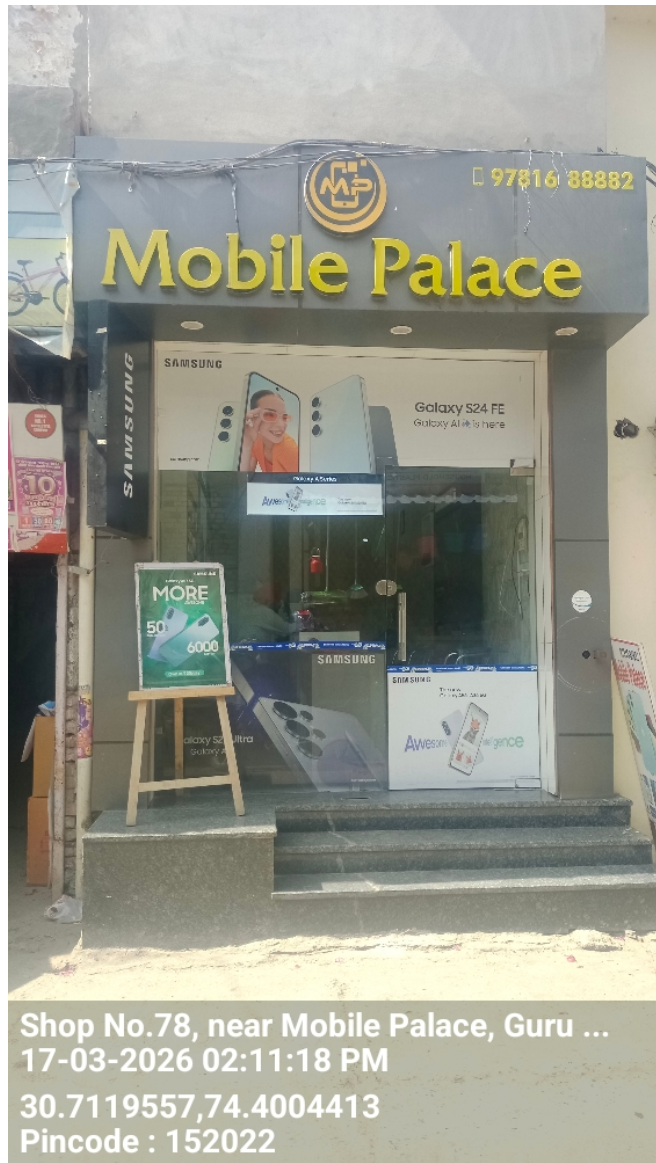

Field Verification Report(FVR)

Sr. No.	Question	Answer
1	Order Number/ Case Identifier	ef82b6c0-7b75-4f32-a723-e103b2b70867
2	Name of customer	RAJAN MAINI
3	Address	Near Udham Singh Chowk, Guru Har Sahai,,FIROZEPUR,Punjab,152022
4	Address with Landmark (Address enhancements as the executive reached the shop)	Near Udham Singh Chowk, Guru Har Sahai,,FIROZEPUR,Punjab,152022
5	Name of Person Met	RAJAN MAINI
6	Relationship	Self
7	Ownership of Office	Own
8	If Rented (Monthly Rent (O))	
9	Area Locality	Commercial
10	Name Plate / Address plate - Available	Yes
11	Years at current office	More than 3
12	Office Type	Shop in Main Market
13	Visit Lat Long	30.7120 , 74.4004
14	Number of Employees	0-2
15	Neighbour Check	positive
16	Merchant Name	RAJAN MAINI
17	Contact Number	9781688882
18	Final Status	Positive

19	Detailed Final Remarks/Comments	WE VISITED THE REGISTERED ADDRESS AT NEAR UDHAM SINGH CHOWK, GURU HAR SAHAI,,FIROZEPUR,PUNJAB,152022 ON 17-03-2026 14:12:29. ADDRESS FOUND. , AND THE APPLICANT , RAJAN MAINI WAS MET AT THE LOCATION. NATURE OF BUSINESS IS MOBILE SHOP. HE CONFIRMED THAT HE HAS BEEN RUNNING THE BUSINESS AT THE LOCATION FOR MORE THAN 3 YEARS. THE AREA IS COMMERCIAL. THE PREMISE TYPE IS OWN. A PAYTM PAYMENT QR CODE SEEN AT THE SHOP. ENQUIRIES MADE FROM THE SURROUNDING AREA CONFIRMED THAT THEY KNOW THE APPLICANT.
20	GPS Location	Shop No.78, near Mobile Palace, Guru Har Sahai, Punjab 152022, India

Shop No.78, near Mobile Palace, Guru ...
17-03-2026 02:09:08 PM
30.7119208,74.4004157
Pincode : 152022

24

Take Photo of QR
Code/Soundbox/EDC
Machine

25

Shop front with horizontal view covering the left & right of the shop establishing if the shop is an individual structure, in a marketplace, highway, isolated place, in a cluster framework.

26

Shop inside with inventory photos establishing that the inside is of the same shop where the front photo was taken

PC62+R5F, Guru Har Sahai, Punjab 152022,
17-03-2026 02:08:43 PM
30.711964,74.4004436
Pincode : 152022