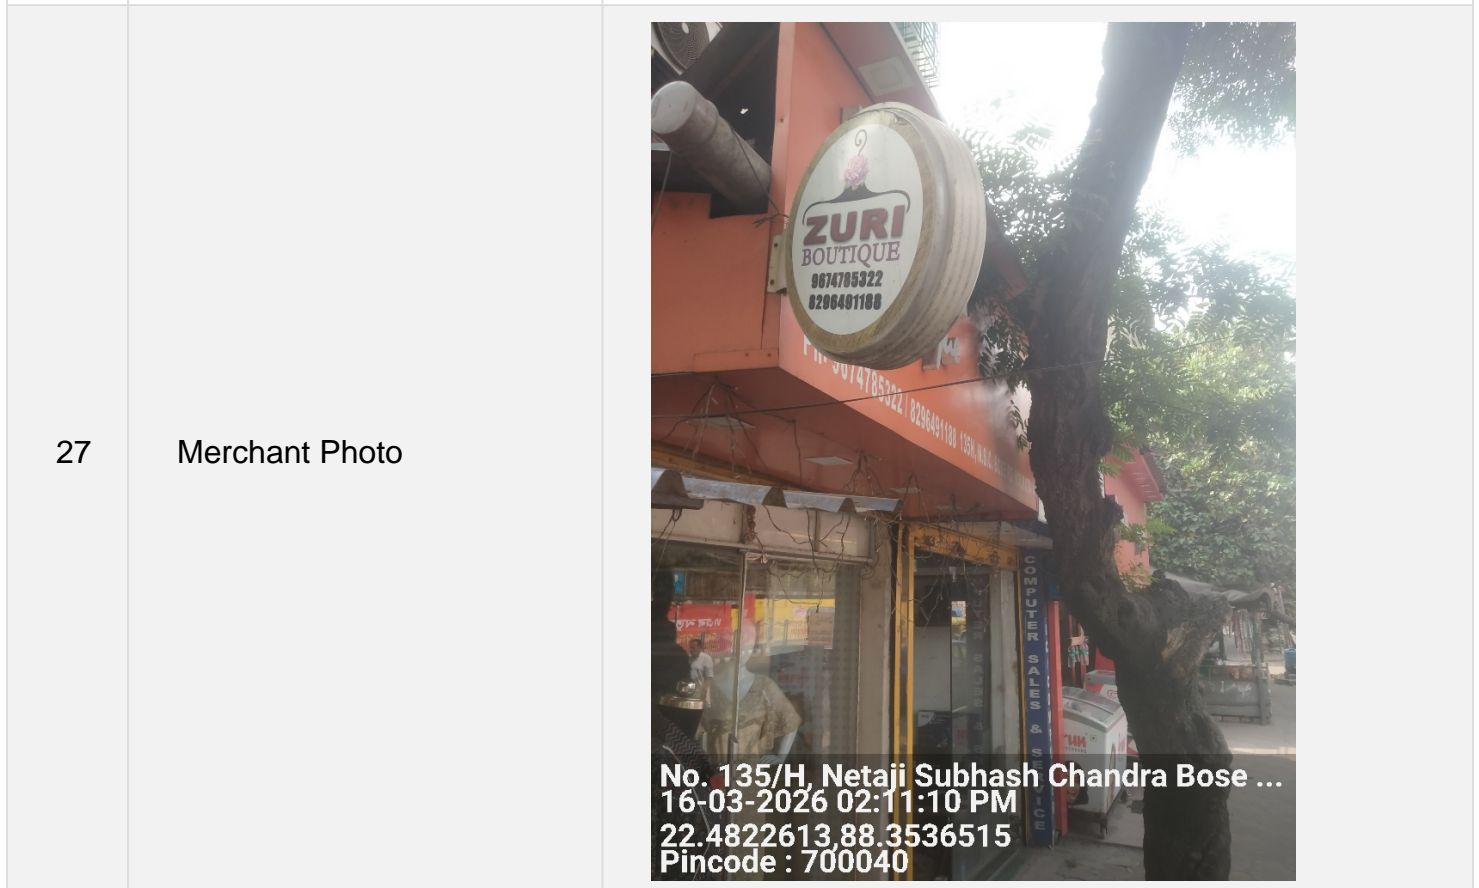

Important - Mandatory to be filled

1	Date and Time of Visit	16-03-2026 14:11:37
2	Name of the person doing Field Verification(FV)	R001411330