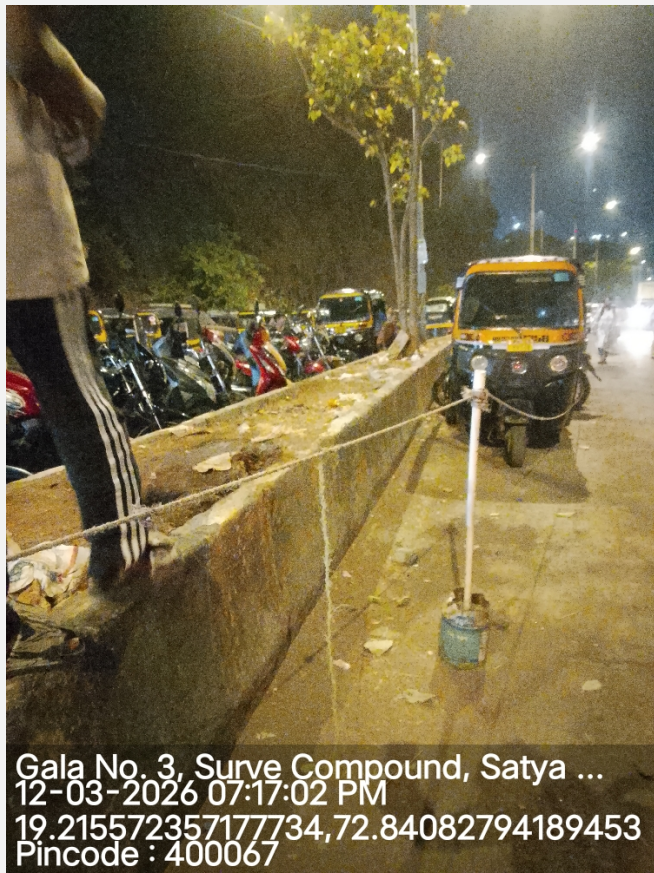

Field Verification Report(FVR)

Sr. No.	Question	Answer
1	Order Number/ Case Identifier	6caef247-7319-4483-84f7-a4ca59114c74
2	Name of customer	DIVYASHREE PRASHANT PARAB
3	Address	Mumbai ,Kandivali ,Satya Nagar ,Kandivali West , , Mumbai ,Mumbai Suburban ,Konkan Division,Mumbai,Maharashtra,400067,19.2152188,72.8402321
4	Address with Landmark (Address enhancements as the executive reached the shop)	NA
5	Name of Person Met	NA
6	Relationship	NA
7	Ownership of Office	NA
8	If Rented (Monthly Rent (O))	
9	Area Locality	NA
10	Name Plate / Address plate - Available	No
11	Years at current office	NA
12	Office Type	Shop in Residential Area
13	Visit Lat Long	19.2156 , 72.8408
14	Number of Employees	NA
15	Neighbour Check	NA
16	Merchant Name	DIVYASHREE PRASHANT PARAB
17	Contact Number	7045105381
18	Final Status	Return

19	Detailed Final Remarks/Comments	NO LANDMARK AVAILABLE AND APPLICANT WAS NOT AVAILABLE AT THE LOCATION.
20	GPS Location	Gala No. 3, Surve Compound, Satya Nagar Rd, near Patel's Gym, Kandivali, Mahavir Nagar, Kandivali West, Mumbai, Maharashtra 400067, India

22	Shop front photo with full vertical viewpoint i.e; shop board, sealing, entrance, ground on which the shop is established (cemented, pilers, bricks, stands, mud, wheels etc.)	 <p>Gala No. 3, Surve Compound, Satya ... 12-03-2026 07:15:51 PM 19.215572357177734,72.84082794189453 Pincode : 400067</p>
----	--	--

23

Take Photo of Person Met
Inside the Shop

24

Take Photo of QR
Code/Soundbox/EDC
Machine

25

Shop front with horizontal view covering the left & right of the shop establishing if the shop is an individual structure, in a marketplace, highway, isolated place, in a cluster framework.