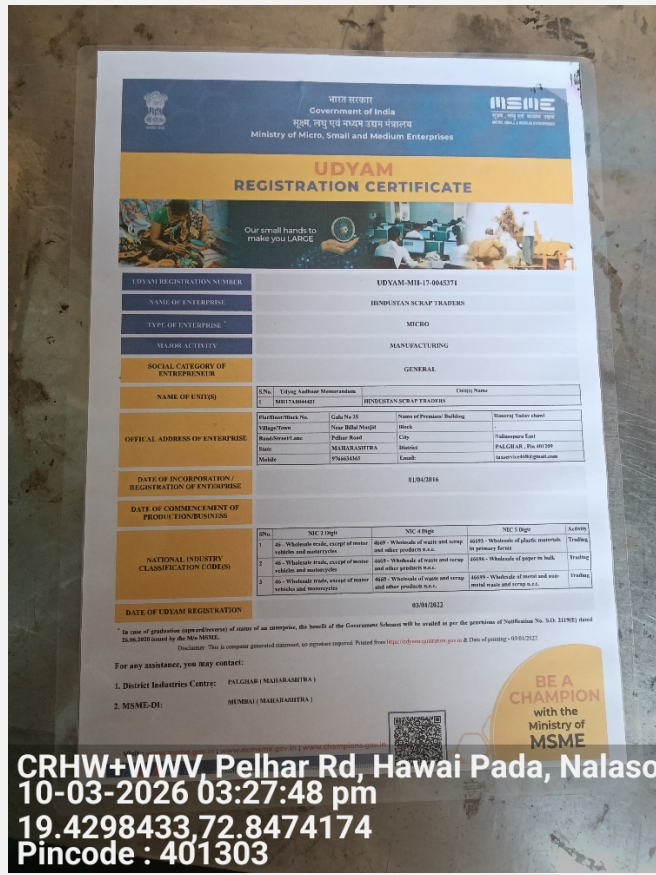

38

Photo of ID Proof

CRHW+WWV, Pelhar Rd, Hawaii Pada, Nalaso
10-03-2026 03:27:48 pm
19.4298433,72.8474174
Pincode : 401303

Important - Mandatory to be filled

1	Date and Time of Visit	10-03-2026 15:28:57
2	Name of the person doing Field Verification(FV)	
3	Name of External Agency	RNFI SERVICES LIMITED
4	Name of Checker for FV Report	Rajesh Massey