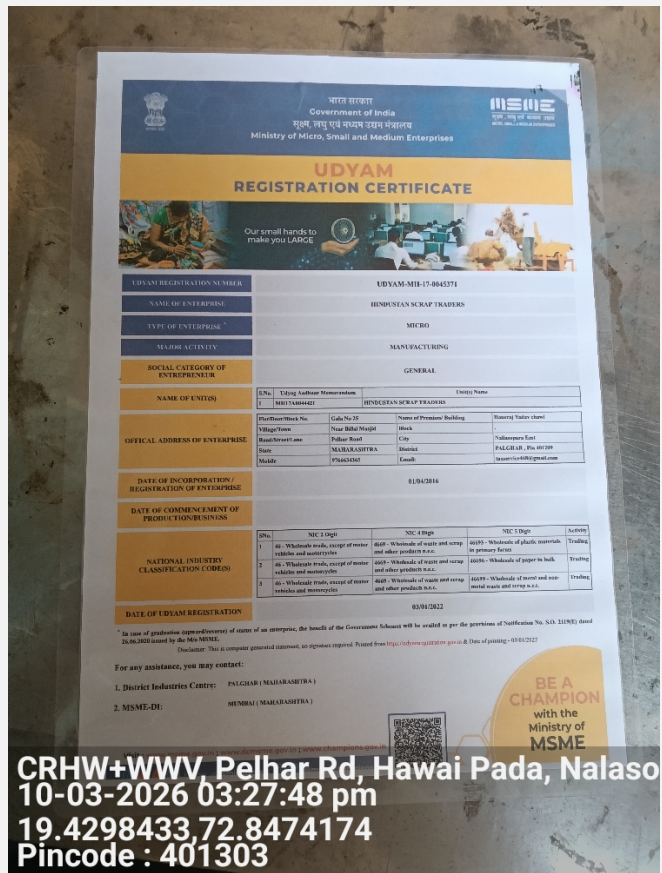

CRHW+WWV Pelhar Rd, Hawaii Pada, Nalaso
10-03-2026 03:27:48 pm
19.4298433,72.8474174
Pincode : 401303

Important - Mandatory to be filled