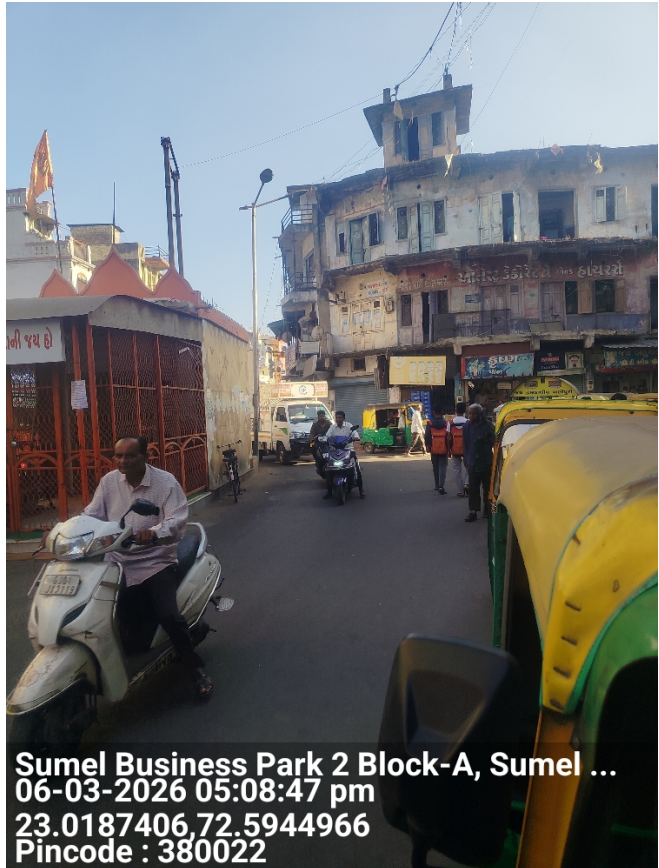

26

Shop inside with inventory photos establishing that the inside is of the same shop where the front photo was taken