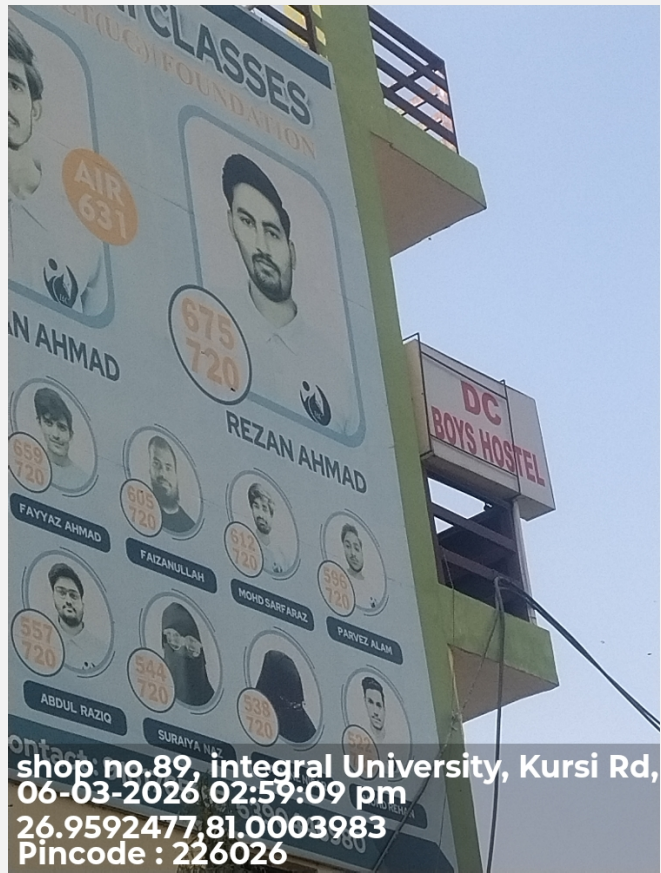

27

Neighbourhood photo of the shop

Important - Mandatory to be filled

1	Date and Time of Visit	06-03-2026 14:59:22
2	Name of the person doing Field Verification(FV)	PANKAJ YADAV
3	Name of External Agency	RNFI SERVICES LIMITED
4	Name of Checker for FV Report	Anuj Sharma