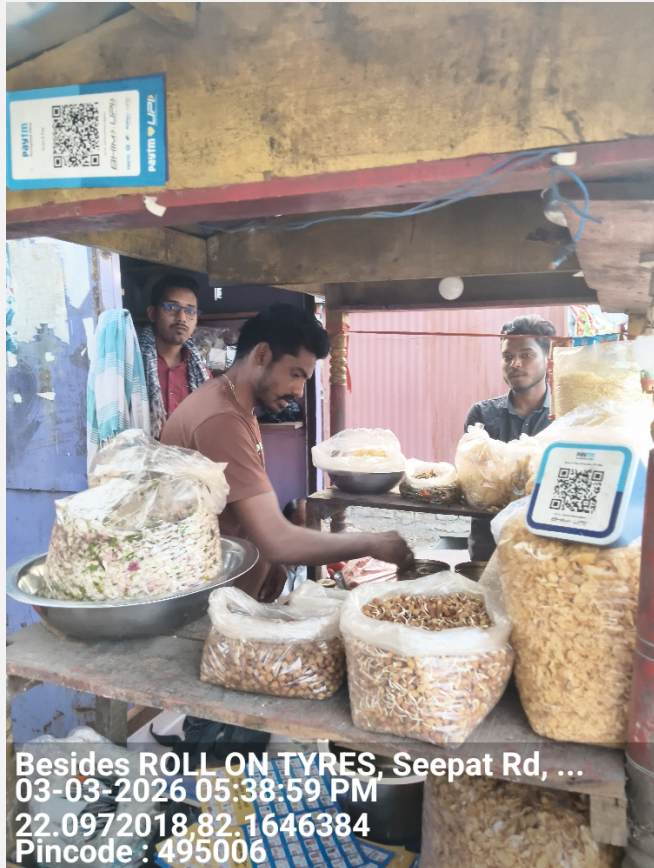

26

Shop inside with inventory photos establishing that the inside is of the same shop where the front photo was taken