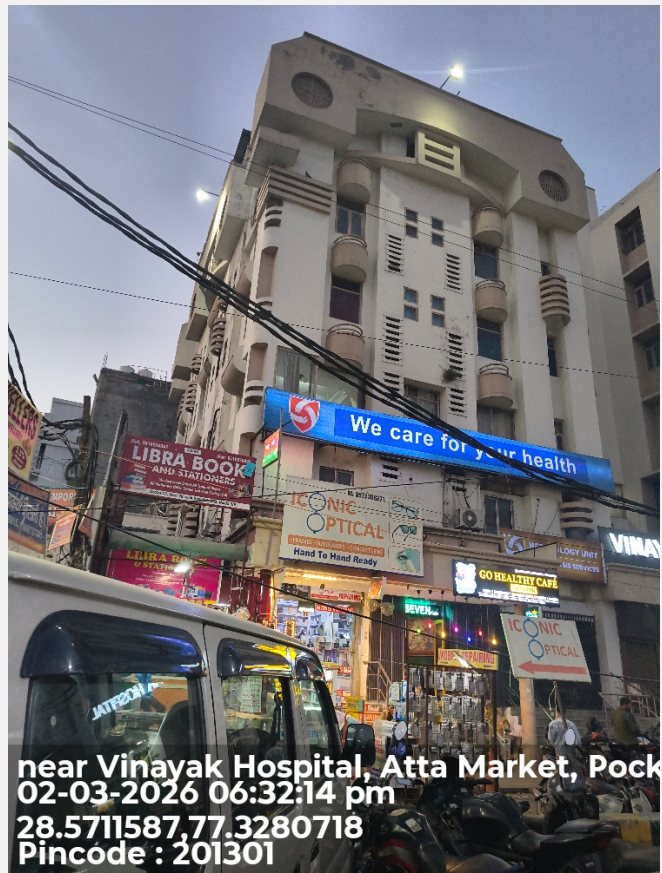

Field Verification Report(FVR)

Sr. No.	Question	Answer
1	Order Number/ Case Identifier	b9a03e88-b222-4b99-a401-c3eef5fca51e
2	Name of customer	RAJU
3	Address	C226 sector 63, Sector 63 Noida , C226 sector 63,Ghaziabad,Uttar Pradesh,201301
4	Address with Landmark (Address enhancements as the executive reached the shop)	C226 sector 63, Sector 63 Noida , C226 sector 63,Ghaziabad,Uttar Pradesh,201301
5	Name of Person Met	N/A
6	Relationship	N/A
7	Ownership of Office	N/A
8	If Rented (Monthly Rent (O))	
9	Area Locality	N/A
10	Name Plate / Address plate - Available	Yes
11	Years at current office	N/A
12	Office Type	Shop in Residential Area
13	Visit Lat Long	28.5711 , 77.3281
14	Number of Employees	N/A
15	Neighbour Check	N/A
16	Merchant Name	RAJU
17	Contact Number	7906537216
18	Final Status	Negative

19	Detailed Final Remarks/Comments	WE VISITED THE REGISTERED ADDRESS AT C226 SECTOR 63, SECTOR 63 NOIDA , C226 SECTOR 63,GHAZIABAD,UTTAR PRADESH,201301 ON 02-03-2026 18:32:32. ADDRESS FOUND. WE COULD NOT MEET ANYONE AT THE LOCATION, THE AREA IS RESIDENTIAL. PAYTM PAYMENT QR CODE NOT SEEN. WE CONNECTED WITH CALL WITH THE APPLICANT BUT DID NOT PICK UP THE CALL. ENQUIRIES MADE FROM THE SURROUNDING AREA CONFIRMED THAT THEY DID NOT KNOW THE APPLICANT.
20	GPS Location	577, Malyana Fatak Road, Atta Market, Pocket E, Sector 27, Noida, Uttar Pradesh 201301, India

22

Shop front photo with full vertical viewpoint i.e; shop board, sealing, entrance, ground on which the shop is established (cemented, pilers, bricks, stands, mud, wheels etc.)

23

Take Photo of Person Met Inside the Shop

24

Take Photo of QR
Code/Soundbox/EDC
Machine

25

Shop front with horizontal
view covering the left &
right of the shop
establishing if the shop is
an individual structure, in
a marketplace, highway,
isolated place, in a cluster
framework.