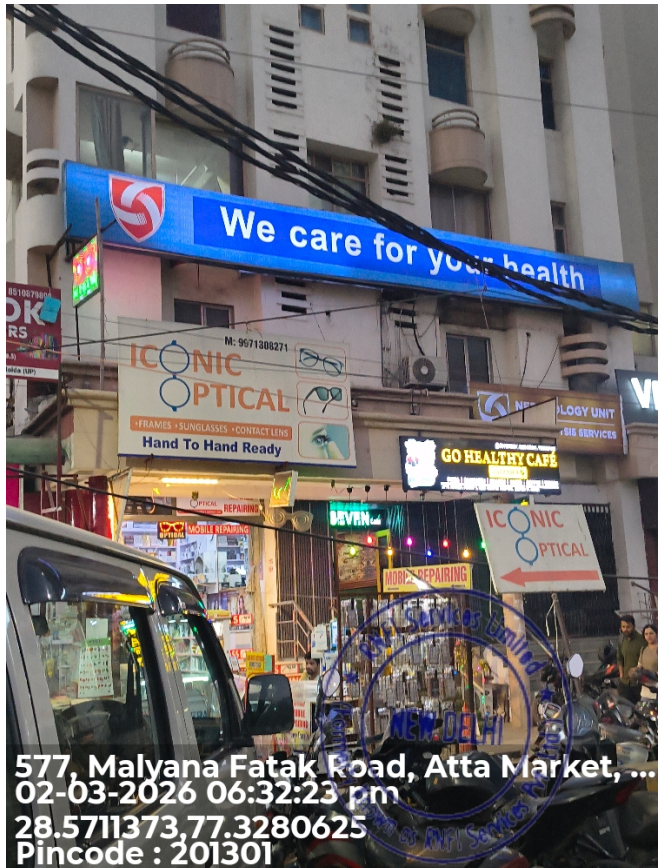

Field Verification Report(FVR)

Sr. No.	Question	Answer
1	Order Number/ Case Identifier	b9a03e88-b222-4b99-a401-c3eef5fca51e
2	Name of customer	RAJU
3	Address	C226 sector 63, Sector 63 Noida , C226 sector 63,Ghaziabad,Uttar Pradesh,201301
4	Address with Landmark (Address enhancements as the executive reached the shop)	C226 sector 63, Sector 63 Noida , C226 sector 63,Ghaziabad,Uttar Pradesh,201301
5	Name of Person Met	N/A
6	Relationship	N/A
7	Ownership of Office	N/A
8	If Rented (Monthly Rent (O))	
9	Area Locality	N/A
10	Name Plate / Address plate - Available	Yes
11	Years at current office	N/A
12	Office Type	Shop in Residential Area
13	Visit Lat Long	28.5711 , 77.3281
14	Number of Employees	N/A
15	Neighbour Check	N/A
16	Merchant Name	RAJU
17	Contact Number	7906537216
18	Final Status	Negative

27

Neighbourhood photo of the shop

577, Malvana Fatak Road, Atta Market, ...
02-03-2026 06:32:23 pm
28.5711373,77.3280625
Pincode : 201301

Important - Mandatory to be filled

1	Date and Time of Visit	02-03-2026 18:32:32
2	Name of the person doing Field Verification(FV)	KISHAN KUMAR