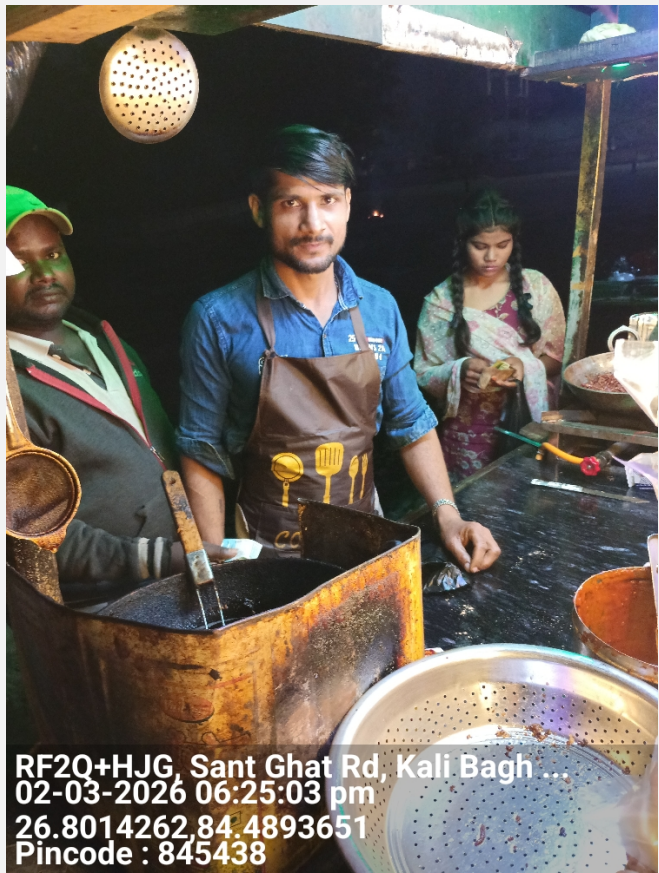

23

Take Photo of Person Met
Inside the Shop