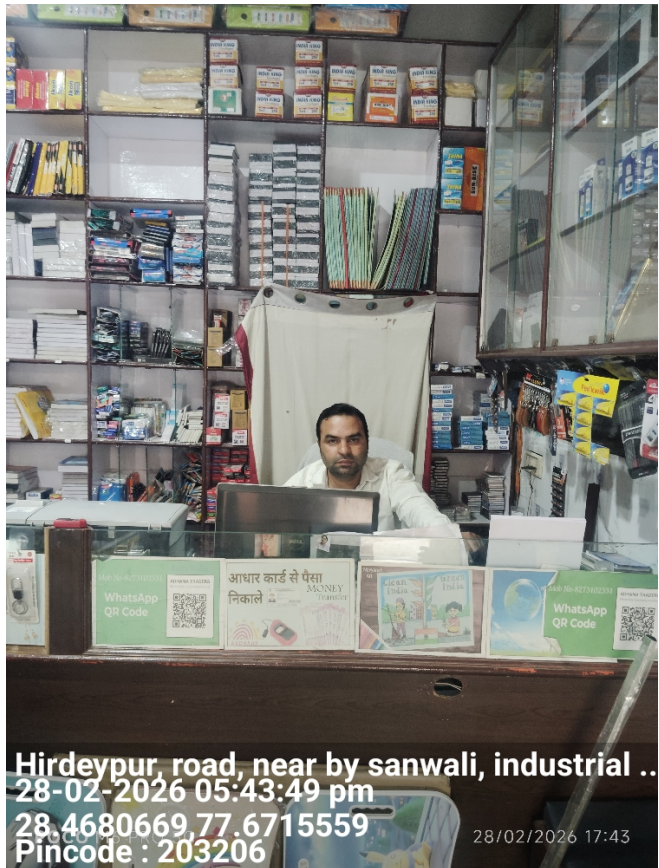

23

Take Photo of Person Met Inside the Shop