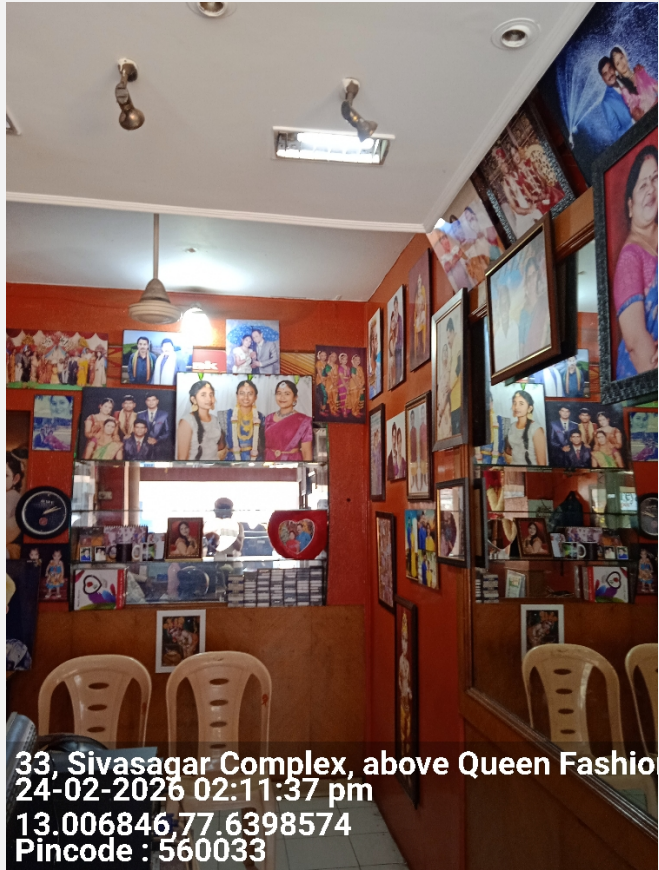

24

Take Photo of QR Code/Soundbox/EDC Machine

25

Shop front with horizontal view covering the left & right of the shop establishing if the shop is an individual structure, in a marketplace, highway, isolated place, in a cluster framework.

26

Shop inside with inventory photos establishing that the inside is of the same shop where the front photo was taken

27

Neighbourhood photo of the shop

Important - Mandatory to be filled

1	Date and Time of Visit	24-02-2026 14:12:26
2	Name of the person doing Field Verification(FV)	THANUSH S RAO