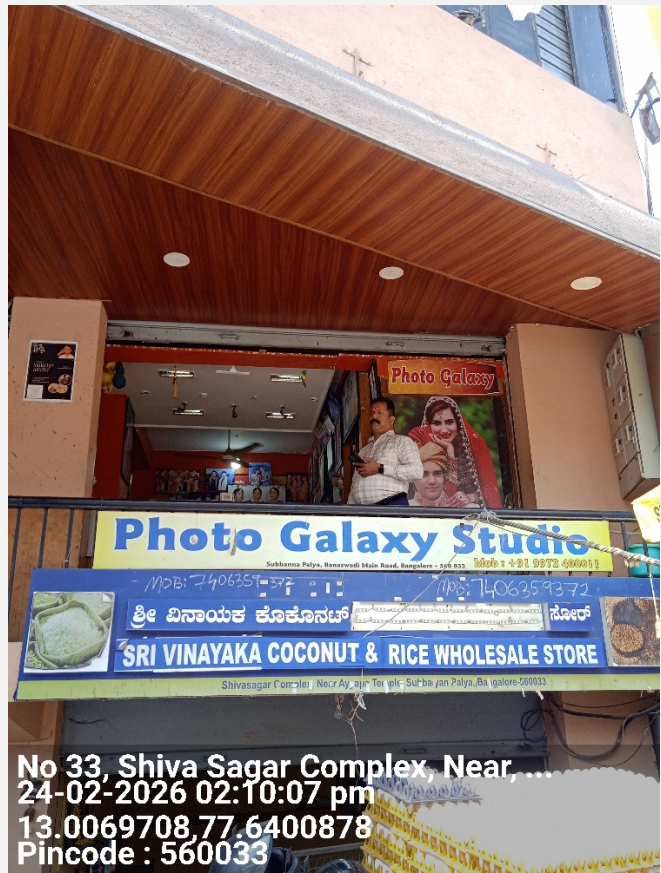

22

Shop front photo with full vertical viewpoint i.e; shop board, sealing, entrance, ground on which the shop is established (cemented, pilers, bricks, stands, mud, wheels etc.)

No 33, Shiva Sagar Complex, Near, ...
24-02-2026 02:10:07 pm
13.0069708,77.6400878
Pincode : 560033

23

Take Photo of Person Met Inside the Shop