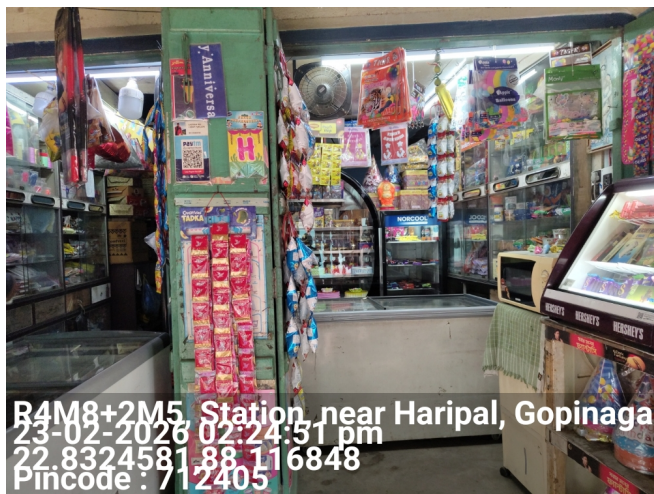

23	Take Photo of Person Met Inside the Shop	 <p>R4M8+2M5, Station, near Haripal, Gopinagar 23-02-2026 02:25:14 pm 22.8324914,88.1168352 Pincode : 712405</p>
----	--	--

24

Take Photo of QR Code/Soundbox/EDC Machine

R4M8+2M5, Station, near Haripal, Gopinagar
23-02-2026 02:25:36 pm
22.8324933,88.1168281
Pincode : 712405

25

Shop front with horizontal view covering the left & right of the shop establishing if the shop is an individual structure, in a marketplace, highway, isolated place, in a cluster framework.

R4M8+2M5, Station, near Haripal, Gopinagar
23-02-2026 02:25:55 pm
22.8324936,88.1168247
Pincode : 712405

26

Shop inside with inventory photos establishing that the inside is of the same shop where the front photo was taken