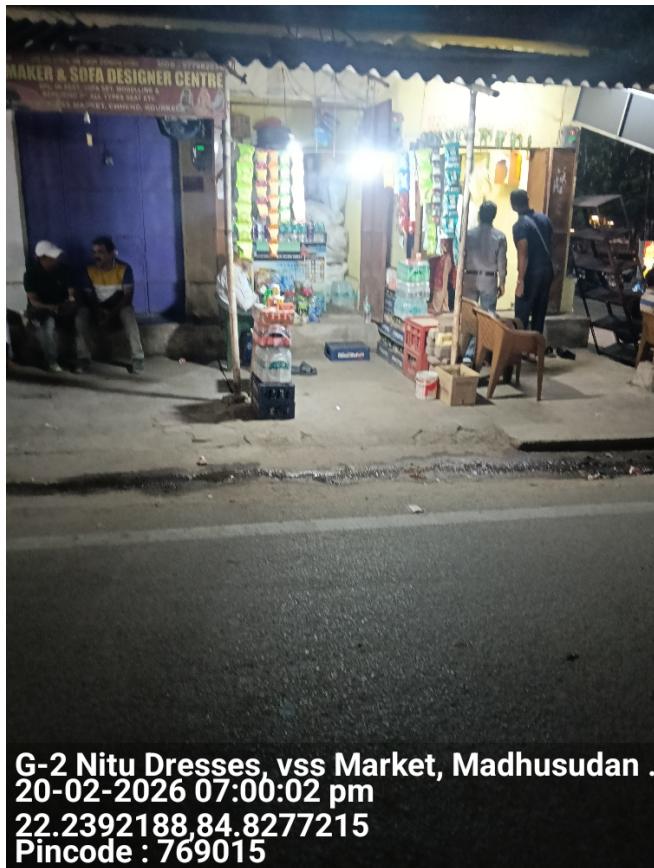

Field Verification Report(FVR)

Sr. No.	Question	Answer
1	Order Number/ Case Identifier	c174e48d-2588-4e66-a771-77b4a76dddaa
2	Name of customer	DHIRA TUNI SON
3	Address	Hig B 99 ,stage B phase 3, Kalinga vihar chhend, Near stadium,SUNDARGARH,Odisha,769015
4	Address with Landmark (Address enhancements as the executive reached the shop)	NA
5	Name of Person Met	NA
6	Relationship	NA
7	Ownership of Office	NA
8	If Rented (Monthly Rent (O))	NA
9	Area Locality	NA
10	Name Plate / Address plate - Available	No
11	Years at current office	NA
12	Office Type	Shop in Residential Area
13	Visit Lat Long	22.2388 , 84.8278
14	Number of Employees	NA
15	Neighbour Check	NA
16	Merchant Name	DHIRA TUNI SON
17	Contact Number	9778611557
18	Final Status	Return
19	Detailed Final Remarks/Comments	NO LANDMARK AVAILABLE AND APPLICANT WAS NOT PICKING THE CALL.
20	GPS Location	G-2 Nitu Dresses, vss Market, Madhusudan Nagar, Chhend Colony, Rourkela, Odisha 769015, India

22

Shop front photo with full vertical viewpoint i.e; shop board, sealing, entrance, ground on which the shop is established (cemented, pilers, bricks, stands, mud, wheels etc.)

G-2 Nitu Dresses, vss Market, Madhusudan .
20-02-2026 07:00:02 pm
22.2392188,84.8277215
Pincode : 769015

25

Shop front with horizontal view covering the left & right of the shop establishing if the shop is an individual structure, in a marketplace, highway, isolated place, in a cluster framework.

G-2 Nitu Dresses, vss Market, Madhusudan .
20-02-2026 07:02:22 pm
22.2390679,84.8278389
Pincode : 769015