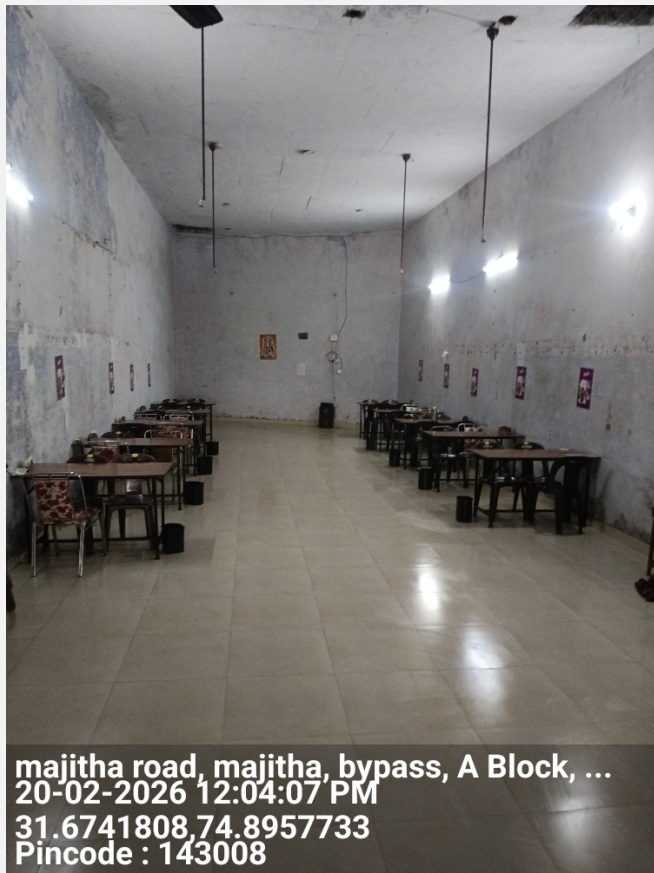

21	<p>Take Photo if Name Plate / Address plate – Available</p>	
----	---	---

22

Shop front photo with full vertical viewpoint i.e; shop board, sealing, entrance, ground on which the shop is established (cemented, pilers, bricks, stands, mud, wheels etc.)

24

Take Photo of QR Code/Soundbox/EDC Machine

25

Shop front with horizontal view covering the left & right of the shop establishing if the shop is an individual structure, in a marketplace, highway, isolated place, in a cluster framework.

26

Shop inside with inventory photos establishing that the inside is of the same shop where the front photo was taken

27

Neighbourhood photo of the shop

Important - Mandatory to be filled

1	Date and Time of Visit	20-02-2026 12:05:09
2	Name of the person doing Field Verification(FV)	R001397437