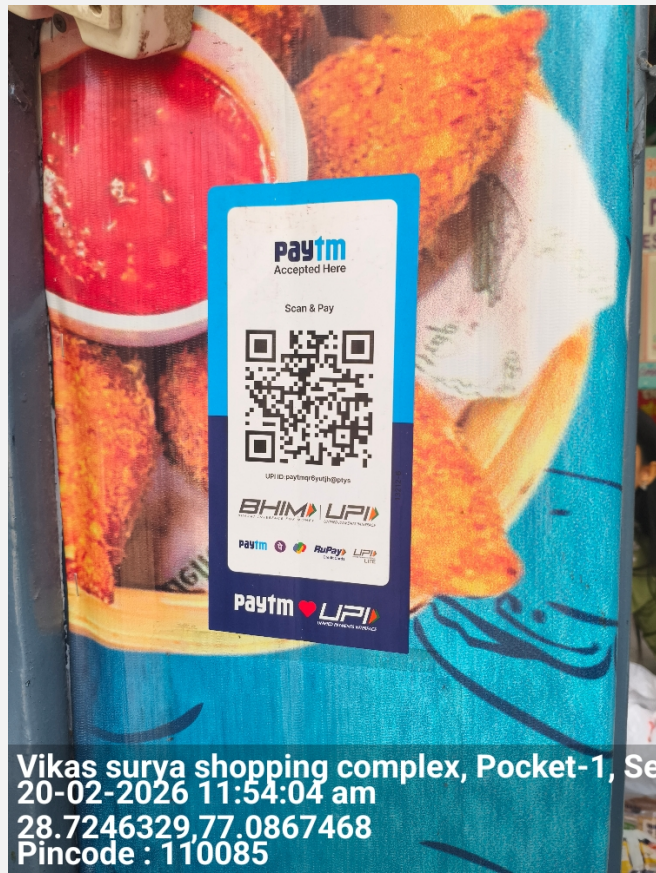

Field Verification Report(FVR)

Sr. No.	Question	Answer
1	Order Number/ Case Identifier	294bd25a-aa34-4012-b48f-8a7eabc90051
2	Name of customer	SAPNA
3	Address	Shopno - 49 , ground floor Rohini sector 24, Aggrawal Sweets, Aggrawal Sweets,NORTH WEST,Delhi,110085
4	Address with Landmark (Address enhancements as the executive reached the shop)	aggarwal sweet
5	Name of Person Met	SAPNA
6	Relationship	Self
7	Ownership of Office	Own
8	If Rented (Monthly Rent (O))	
9	Area Locality	Commercial
10	Name Plate / Address plate - Available	Yes
11	Years at current office	More than 3
12	Office Type	Shop in Main Market
13	Visit Lat Long	28.7246 , 77.0867
14	Number of Employees	2-5
15	Neighbour Check	DONE
16	Merchant Name	SAPNA
17	Contact Number	7827545267
18	Final Status	Referred

21	<p>Take Photo if Name Plate / Address plate – Available</p>	
----	---	---

22

Shop front photo with full vertical viewpoint i.e; shop board, sealing, entrance, ground on which the shop is established (cemented, pilers, bricks, stands, mud, wheels etc.)

23

Take Photo of Person Met Inside the Shop

24

Take Photo of QR Code/Soundbox/EDC Machine

Vikas surya shopping complex, Pocket-1, Se
20-02-2026 11:54:04 am
28.7246329,77.0867468
Pincode : 110085

25

Shop front with horizontal view covering the left & right of the shop establishing if the shop is an individual structure, in a marketplace, highway, isolated place, in a cluster framework.