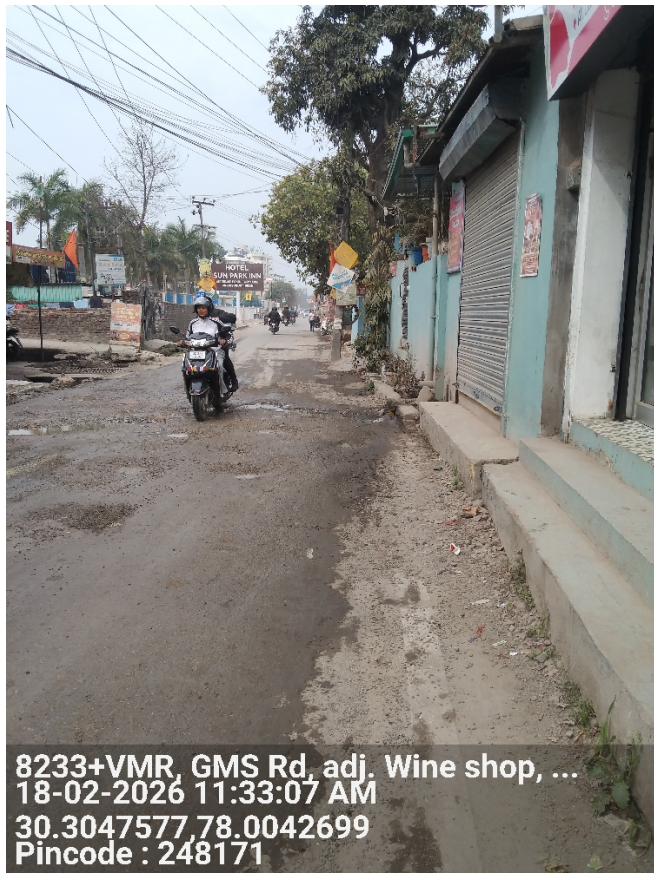

54

Shop Photo with
Business Board