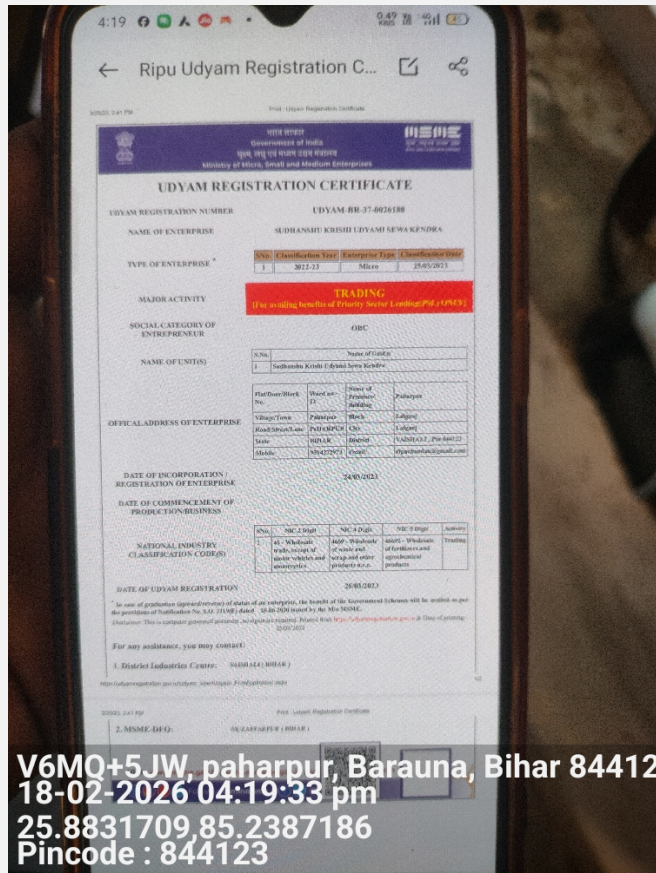

**PERSON CONDUCTING FIELD VERIFICATION TO FILL/STRIKE OFF
RELEVANT FIELDS**

1	Application Id	aAhOW000002F9GL0A0
2	Customer Name	Sudhanshu Krishi Udhami Seva Kendra
3	Address	PAHARPUR LALGANJ , PURANIA,+VAISHALI+BIHAR+844123
4	Contact Number	7903294296
5	Product	LOAN
6	Pincode	Bihar 844123
7	Address Confirmed	Yes
8	OCL Range	Local
9	Name of Person Met	Chandan kumar
10	Relationship Between Customer and Person Met	Self
11	Landmark	Near shiv mandir
12	Ease to Locate Address	Easy
13	Person Met Designation	Owner
14	Residence/Office Locked During Visit	No
15	Guard Available	No
16	Contact Number of Person Met	7903294296
17	Neighbour Check 1 (Name)	Kundan
18	Neighbour Check 1 (Feedback)	Positive
19	Applicant Working Since Neighbour 1	5
20	Neighbour Check 2 (Name)	Rahul
21	Neighbour Check 2 (Feedback)	Positive
22	Applicant Working Since Neighbour 2	3
23	Negative Area Tag	NO
24	CPV Status	Positive

25	Remarks	Customer Available and Verified
26	Verification Type	Business
27	Latitude	25.8831569
28	Longitude	85.2387221
29	Case Id	79721
30	Date Of Report	2026-02-18
31	Time Of Report	16:21:08

32	Date of Allocation	2026-02-16
33	Time of Allocation	14:03:08

37

Photo of Stock

V6MQ+5JW, paharpur, Barauna, Bihar 84412
18-02-2026 04:16:06 pm
25.8831475,85.2387181
Pincode : 844123

38

Photo with UPI Scanner

V6MQ+5JW, paharpur, Barauna, Bihar 84412
18-02-2026 04:15:16 pm
25.8831152,85.2387058
Pincode : 844123

43

Photo of ID Proof

Important - Mandatory to be filled

1	Date and Time of Visit	18-02-2026 16:21:08
2	Name of the person doing Field Verification(FV)	
3	Name of External Agency	RNFI SERVICES LIMITED
4	Name of Checker for FV Report	Rajesh Massey