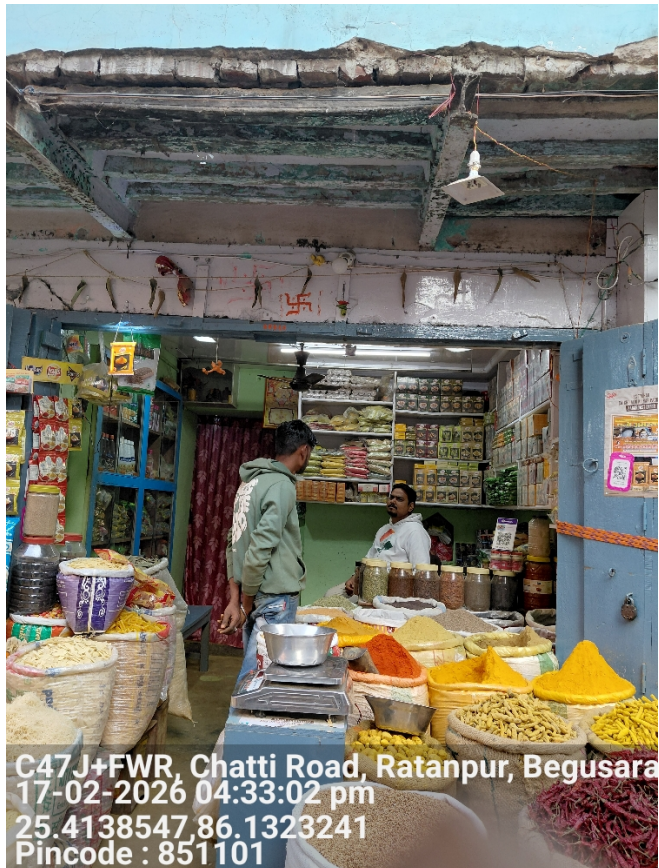

36

Shop Photo with
Business Board