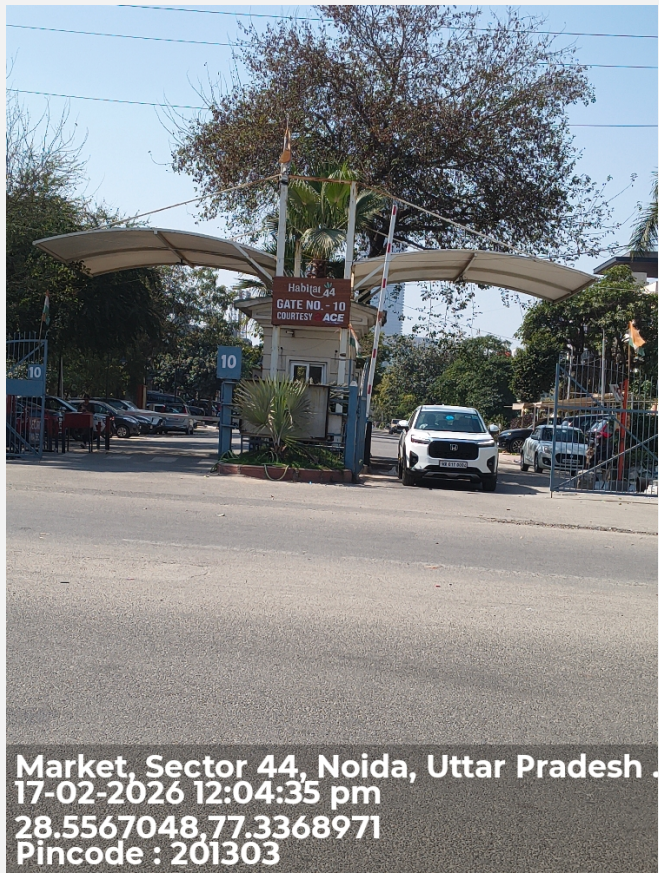

22

Shop front photo with full vertical viewpoint i.e; shop board, sealing, entrance, ground on which the shop is established (cemented, pilers, bricks, stands, mud, wheels etc.)