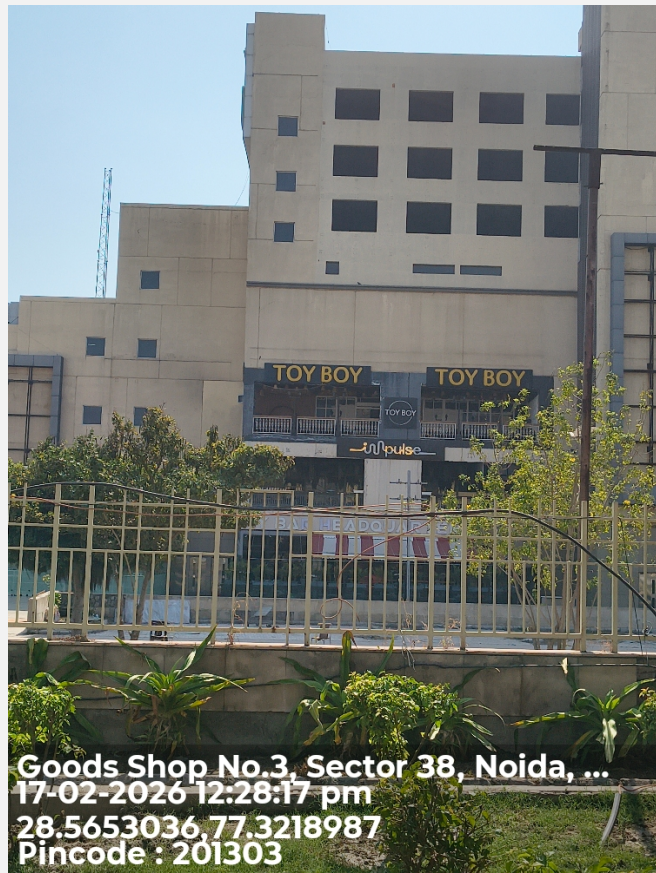

22

Shop front photo with full vertical viewpoint i.e; shop board, sealing, entrance, ground on which the shop is established (cemented, pilers, bricks, stands, mud, wheels etc.)