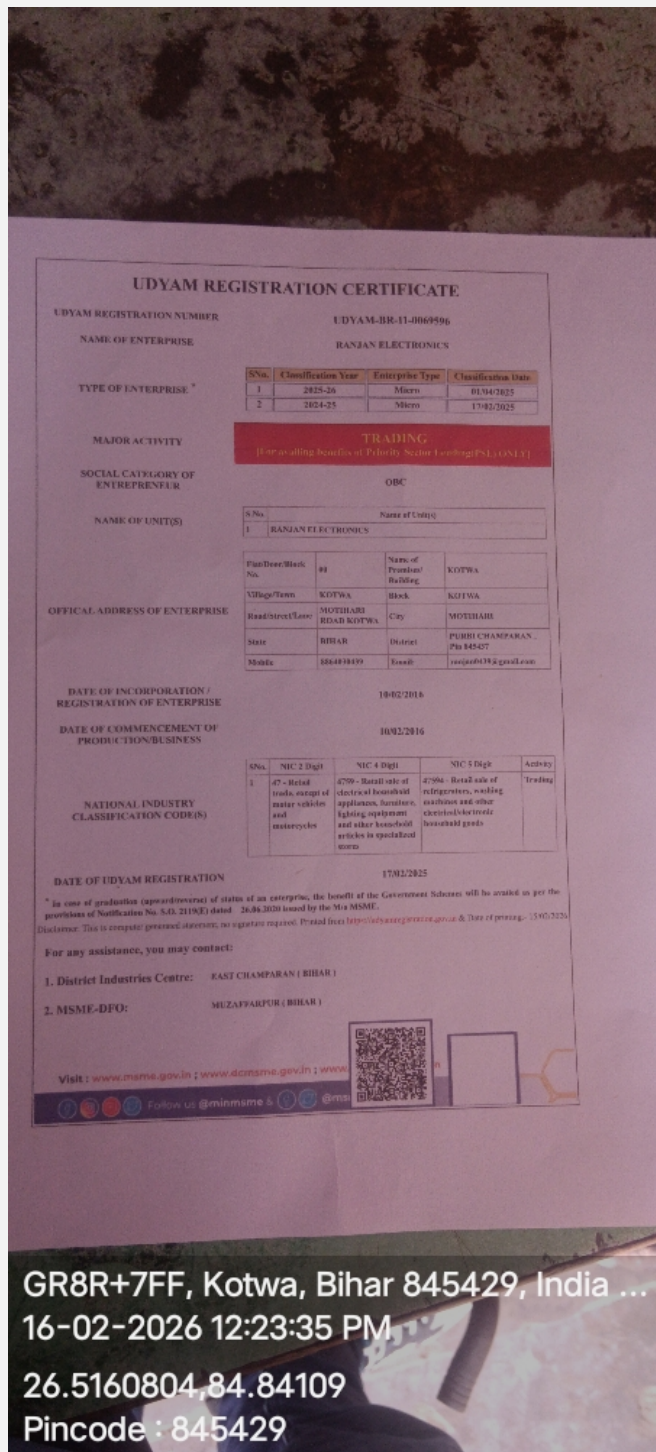

39

Photo of ID Proof