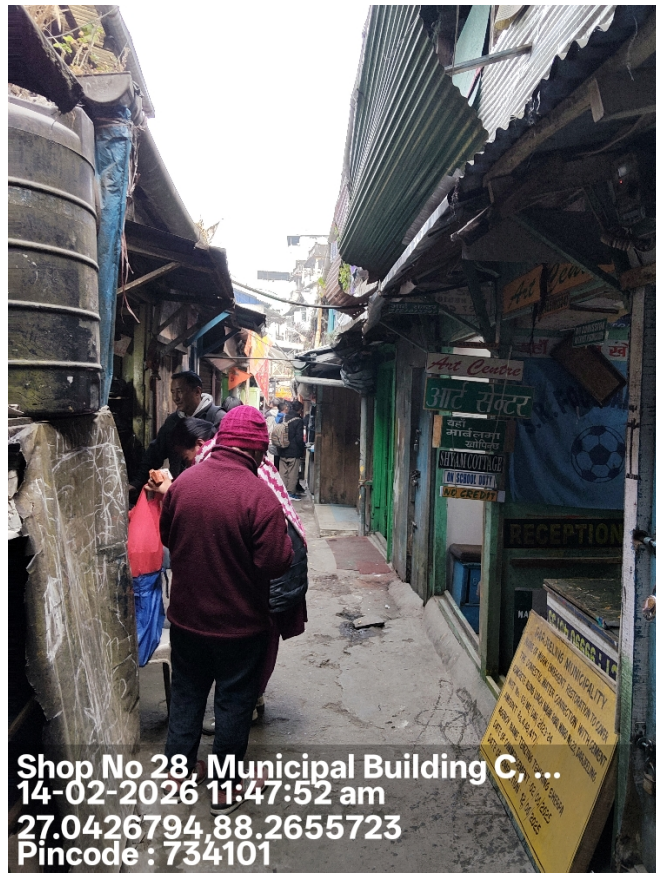

27

Neighbourhood photo of the shop

Shop No 28, Municipal Building C, ...
14-02-2026 11:47:52 am
27.0426794,88.2655723
Pincode : 734101

Important - Mandatory to be filled

1	Date and Time of Visit	14-02-2026 11:48:34
2	Name of the person doing Field Verification(FV)	ROHISH PORTEL
3	Name of External Agency	RNFI SERVICES LIMITED
4	Name of Checker for FV Report	Anuj Sharma