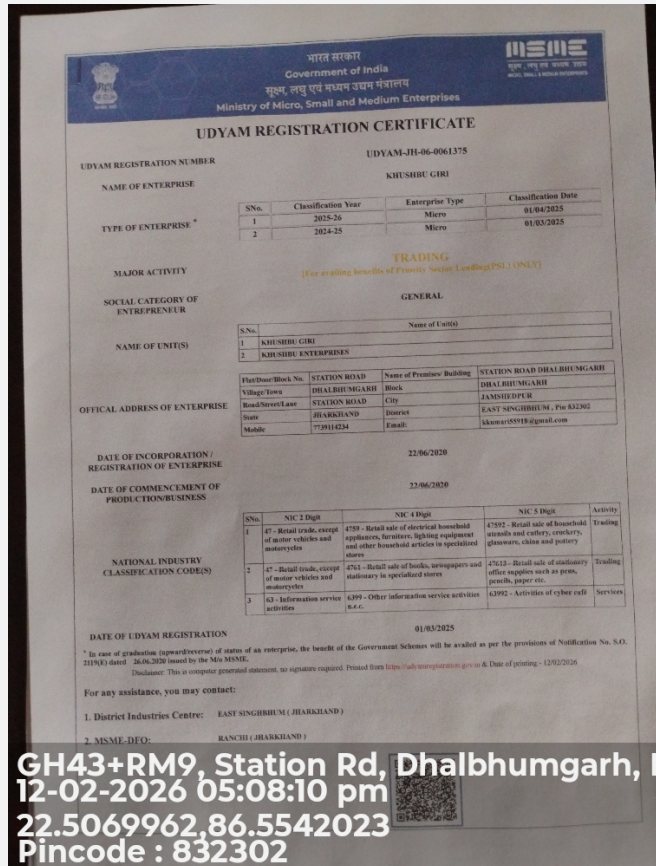

GH43+RM9, Station Rd, Dhalbhumgarh, Jharkhand
12-02-2026 05:08:10 pm
22.5069962,86.5542023
Pincode : 832302

Important - Mandatory to be filled

1	Date and Time of Visit	12-02-2026 17:11:46
2	Name of the person doing Field Verification(FV)	GANESH MAHATO