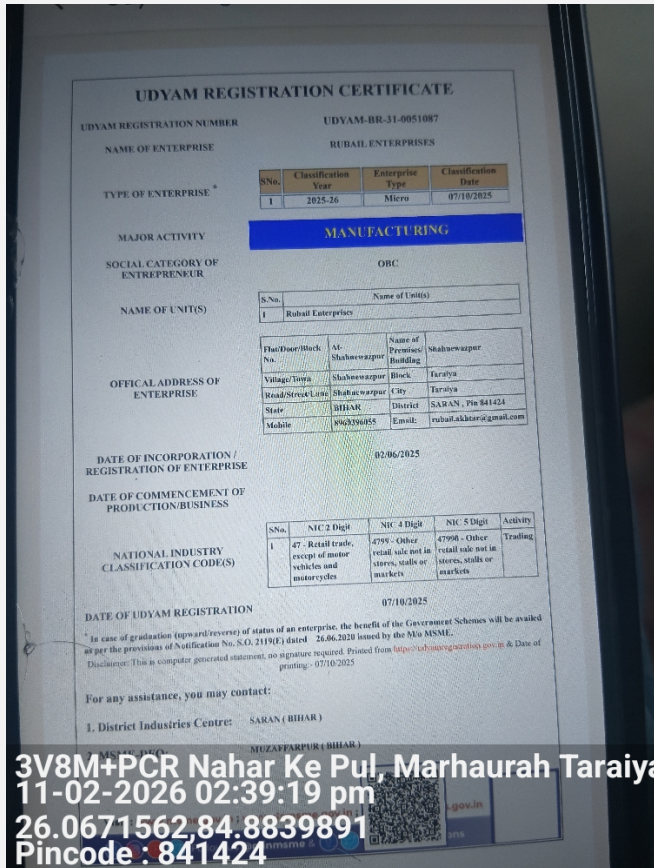

3V8M+PCR Nahar Ke Pul, Marhaurah Taraiya
11-02-2026 02:39:19 pm
26.0671562,84.8839891
Pincode : 841424

Important - Mandatory to be filled

1	Date and Time of Visit	11-02-2026 14:43:37
2	Name of the person doing Field Verification(FV)